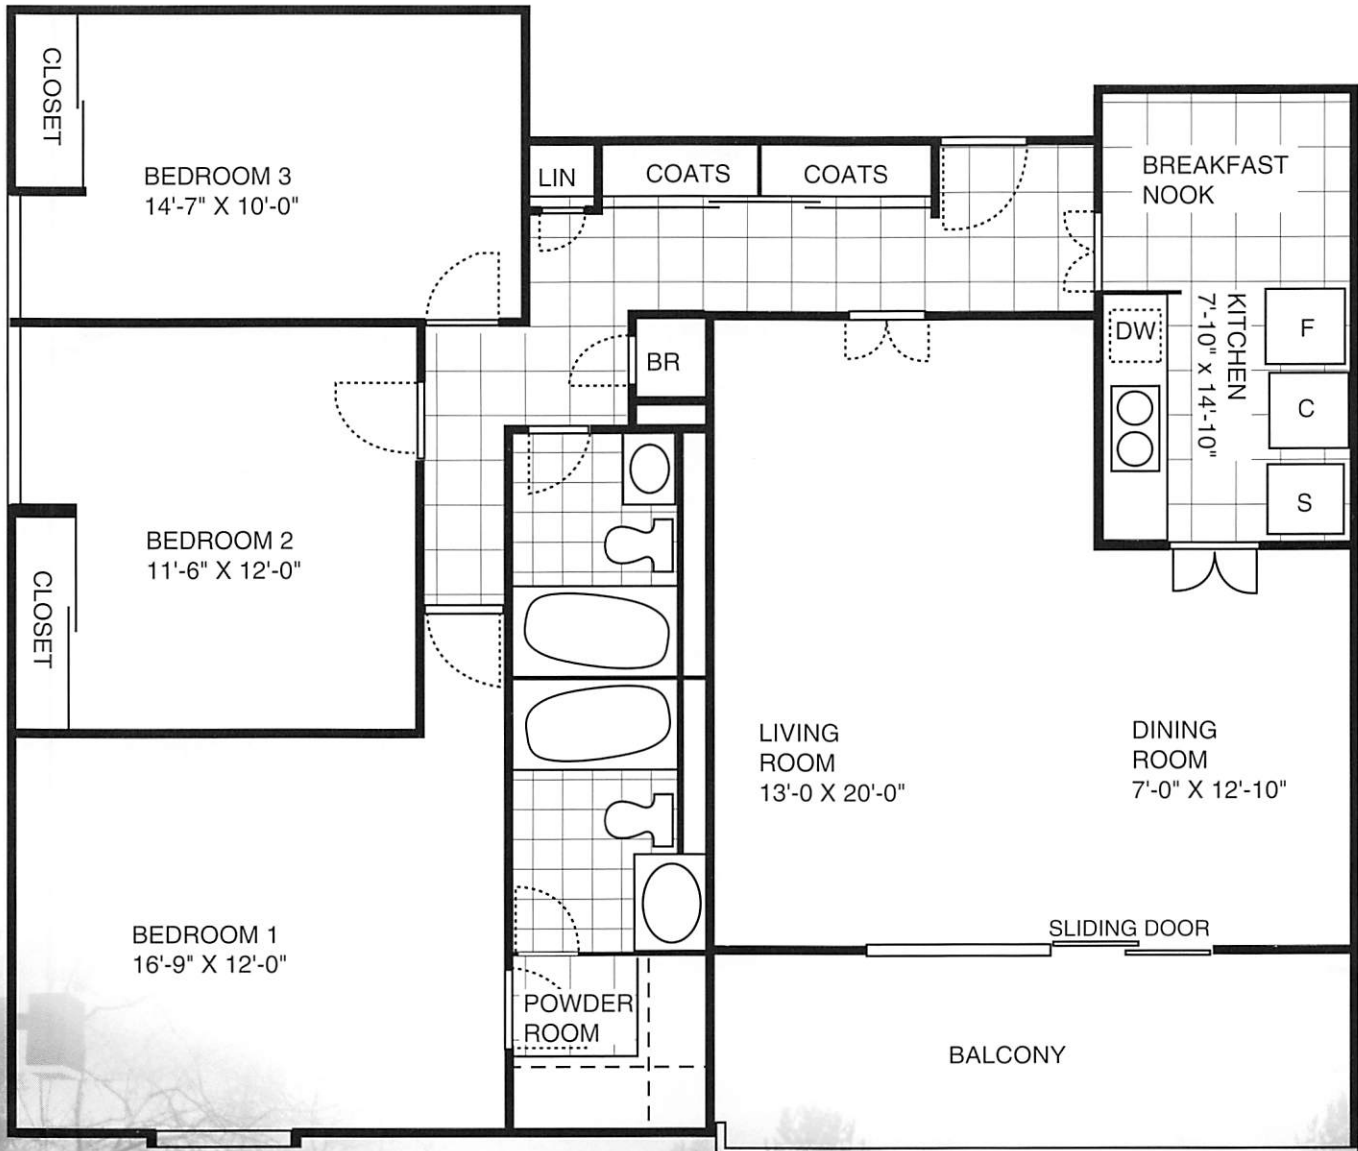

Gates of Bayview

3
BEDROOM

BUILDING 4003

STOVE AREA MARKED S
 FRIDGE AREA MARKED F
 DISHWASHER AREA MARKED DW
 COUNTER AREA MARKED C
 BROOM CLOSET AREA MARKED BR

SUITE NO.S: 109, 210, 310, 410, 510,
 610, 710, 810, 910, 1010, 1110, PH10

Approximately 1345 SQ. FT. – N.B.: Illustration is to show layout of apartment – Room sizes are approximate