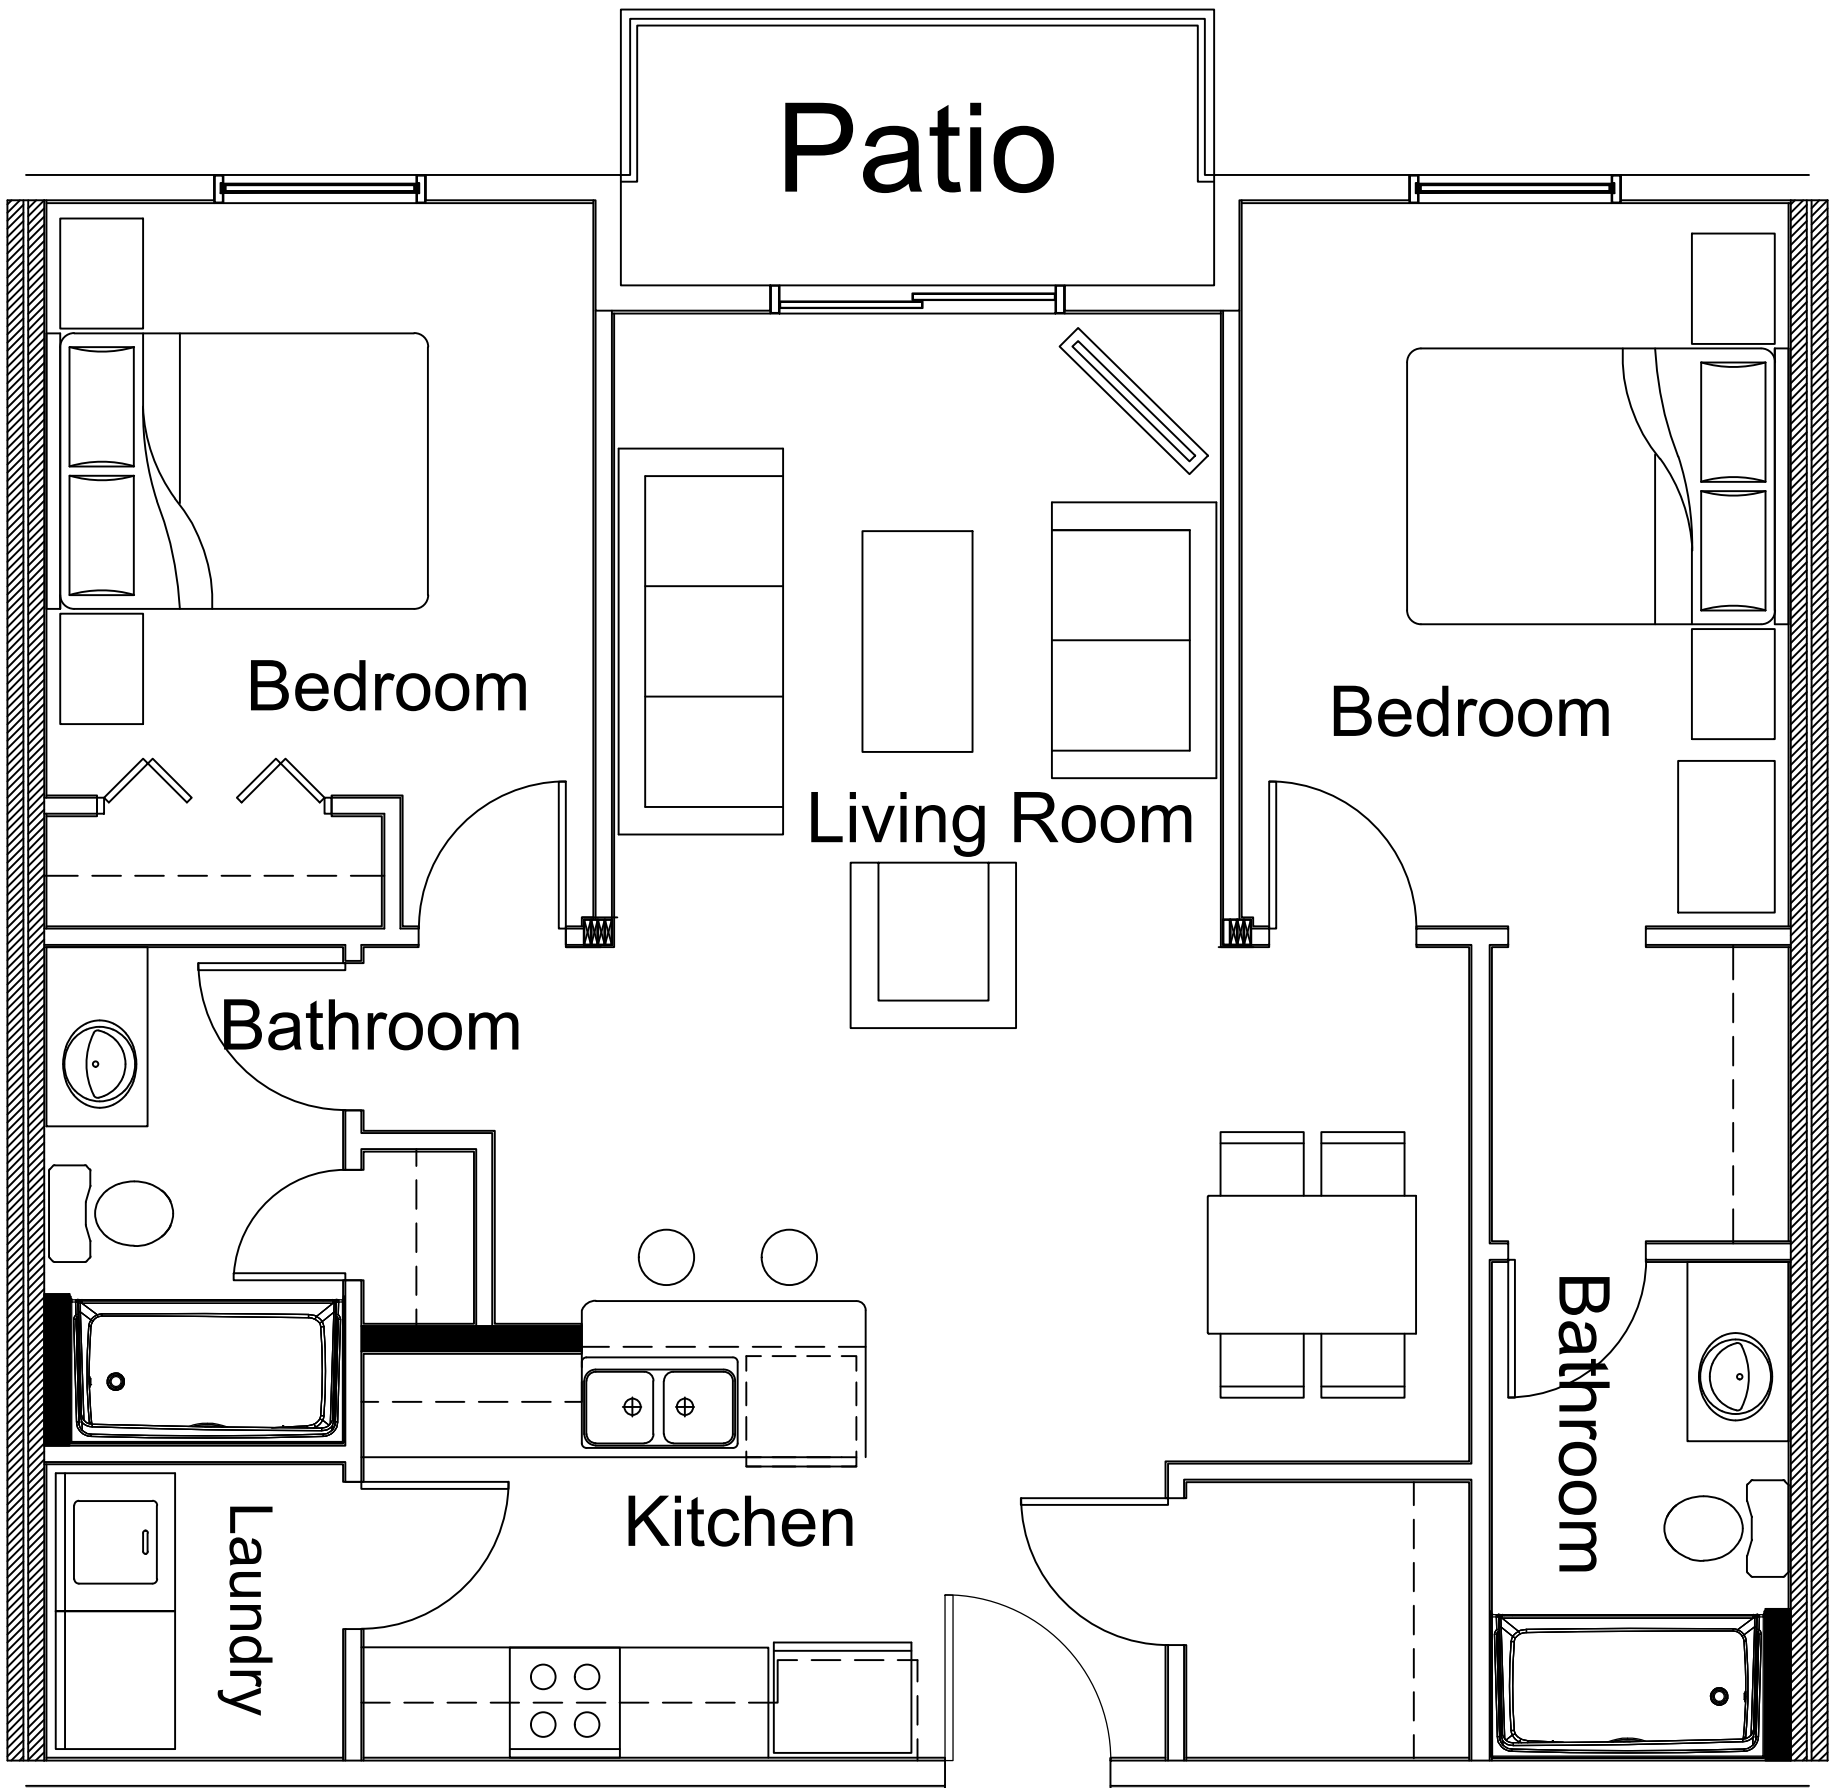

Pine Creek

MANOR

Typical Suite Type C & C3
907 - 933 sq.ft.
Building 'A'