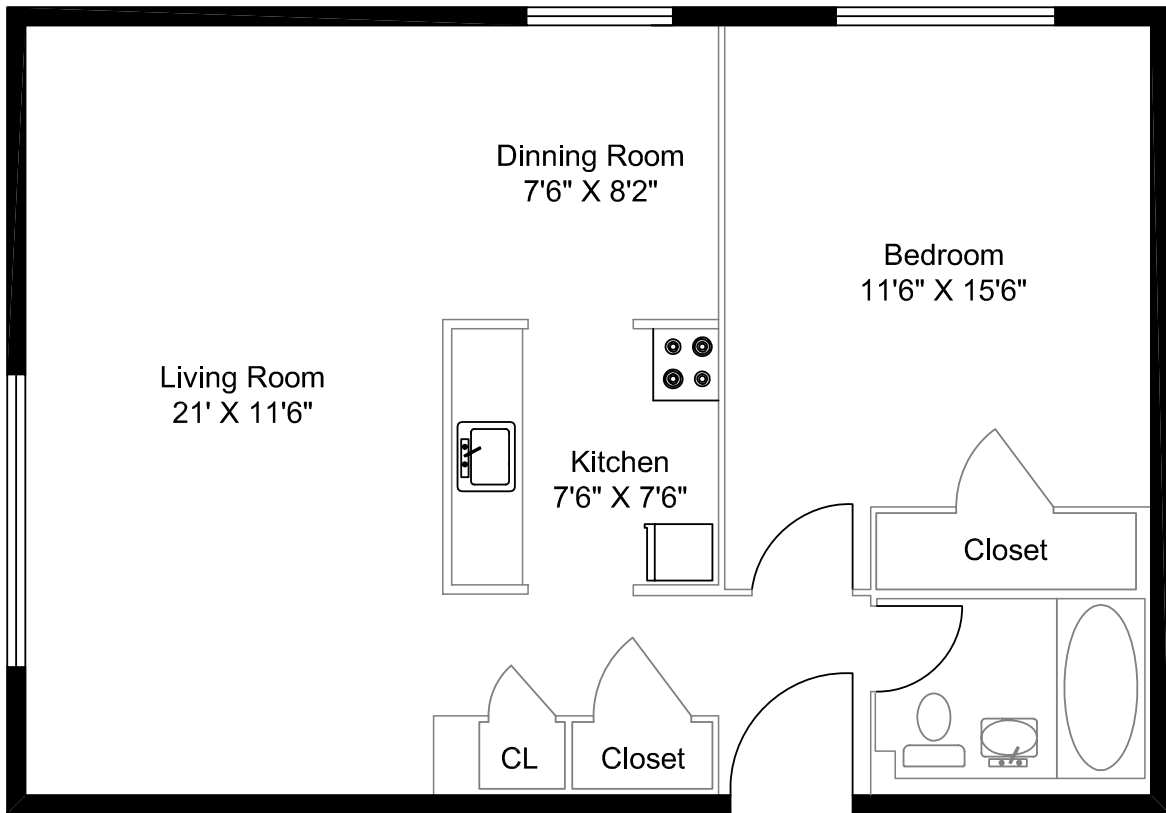

100 Goodwood Park

Not to Scale

648 sq. ft.
1 Bedroom Apartment
Line 18