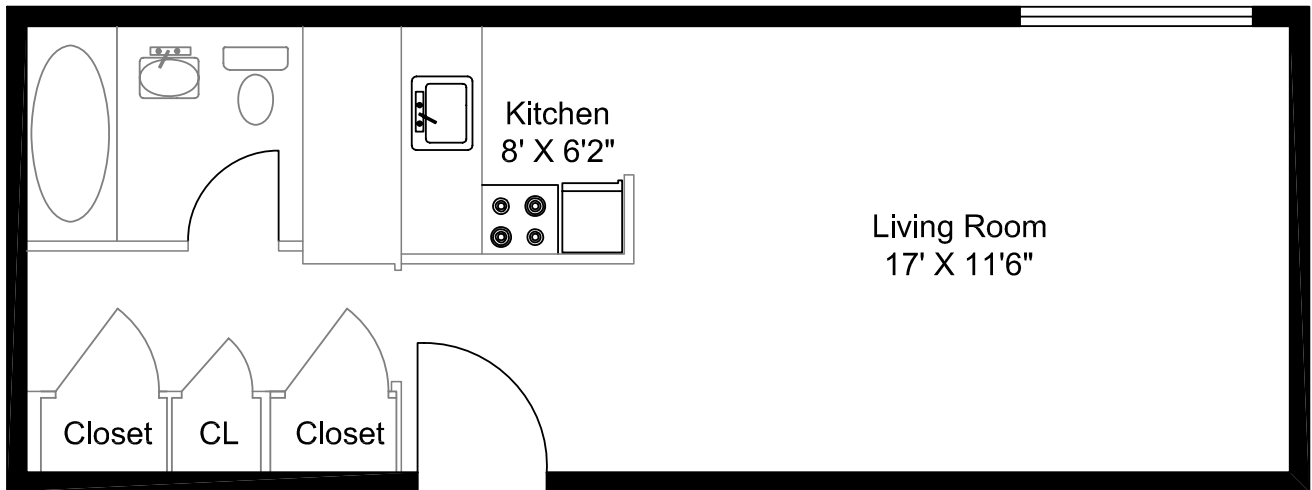

100 Goodwood Park

Not to Scale

380 sq. ft.
Bachelor Apartment
Line 06