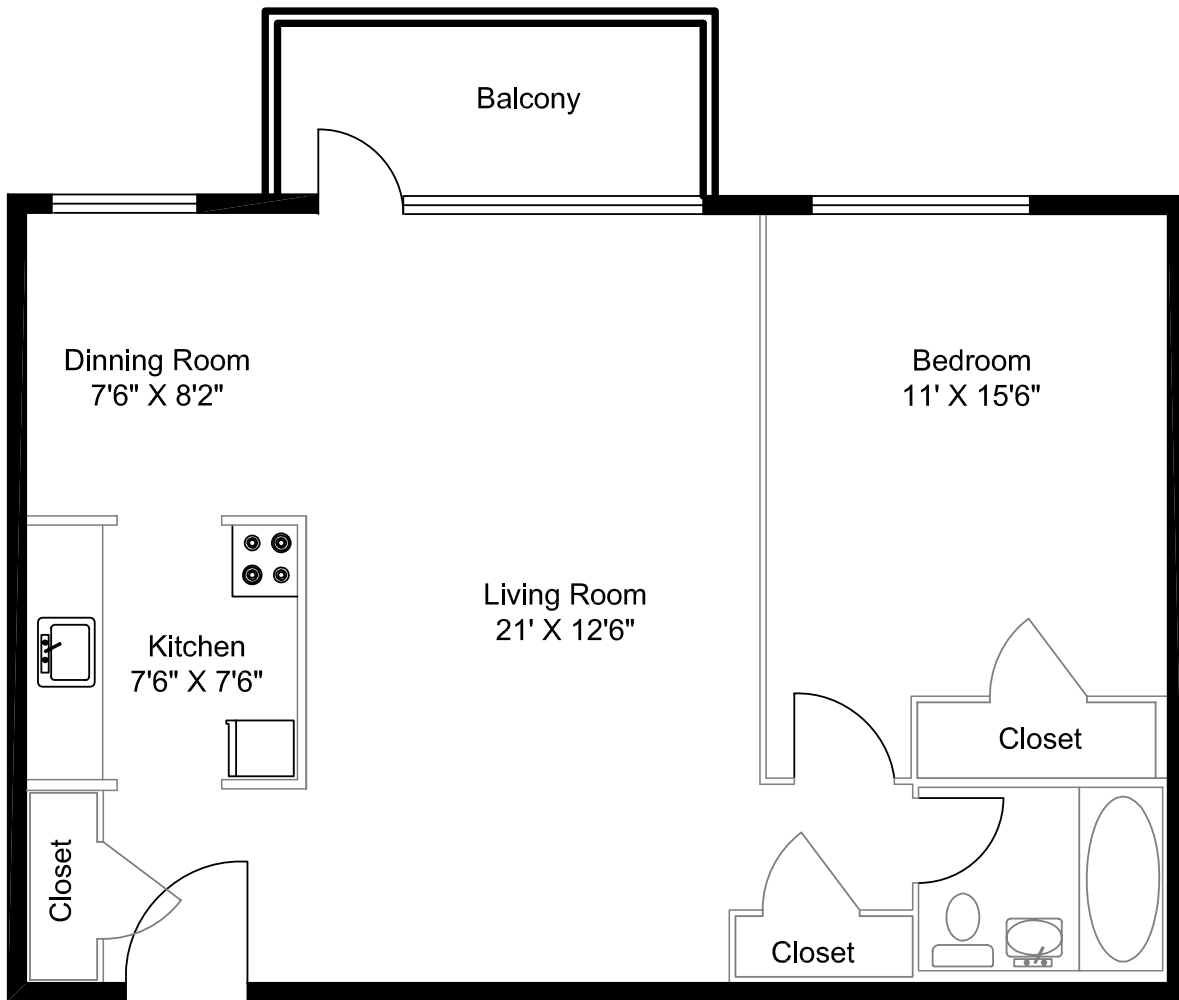

100 Goodwood Park

Not to Scale

663 sq. ft.
One Bedroom Apartment
Line 12