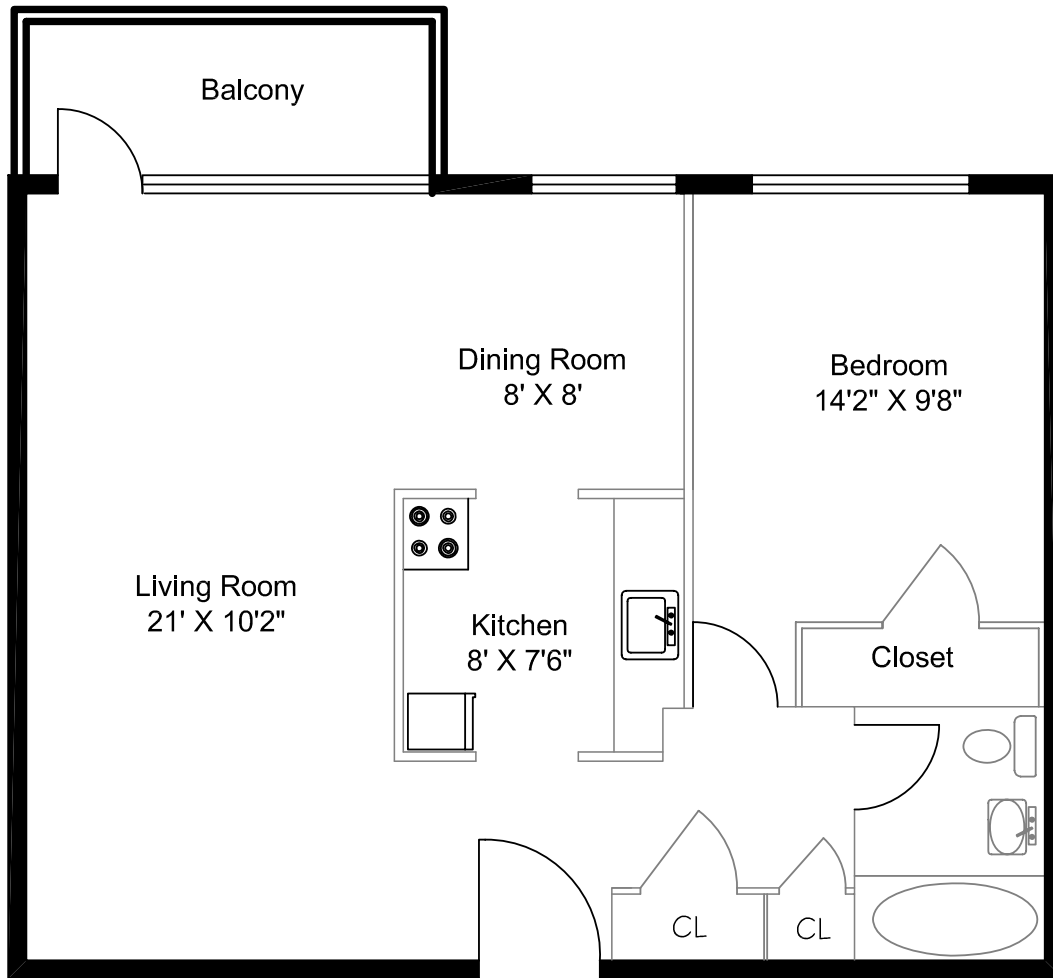

100 Goodwood Park

Not to Scale

588 sq. ft.
1 Bedroom
Line 05