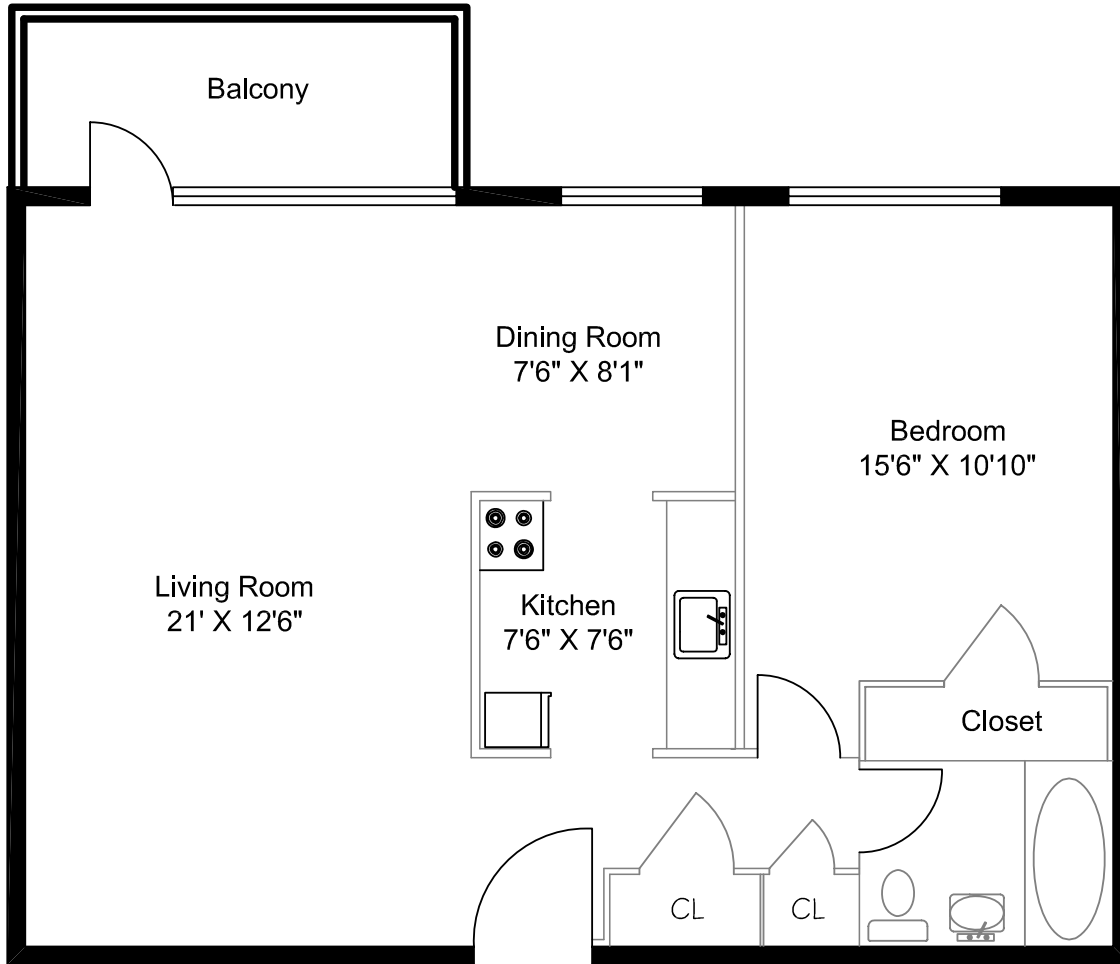

# 100 Goodwood Park

654 sq. ft.  
1 Bedroom  
Line 02