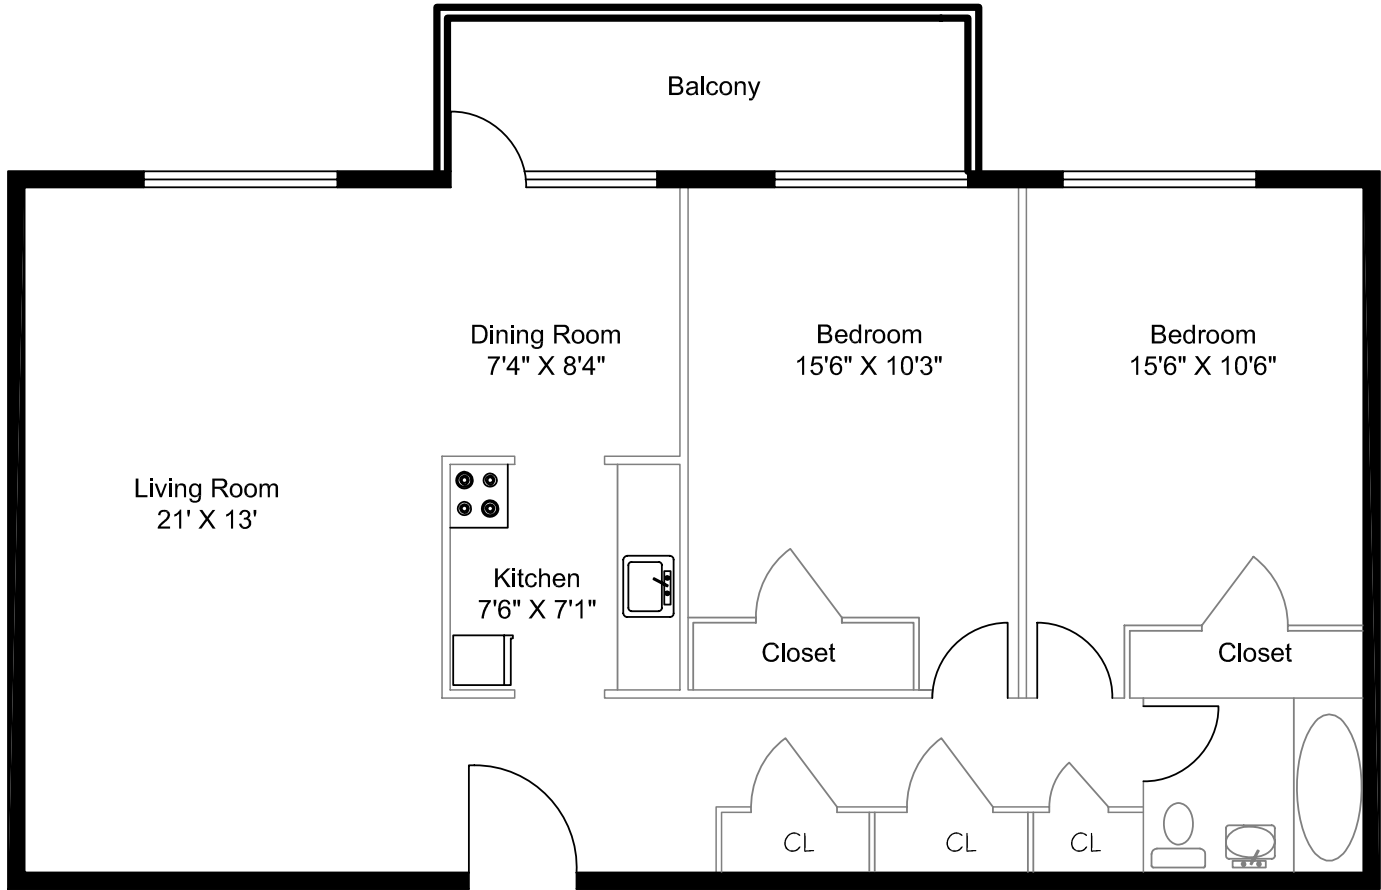

100 Goodwood Park

Not to Scale

883 Sq. ft
2 Bedroom Apartment
Line 00