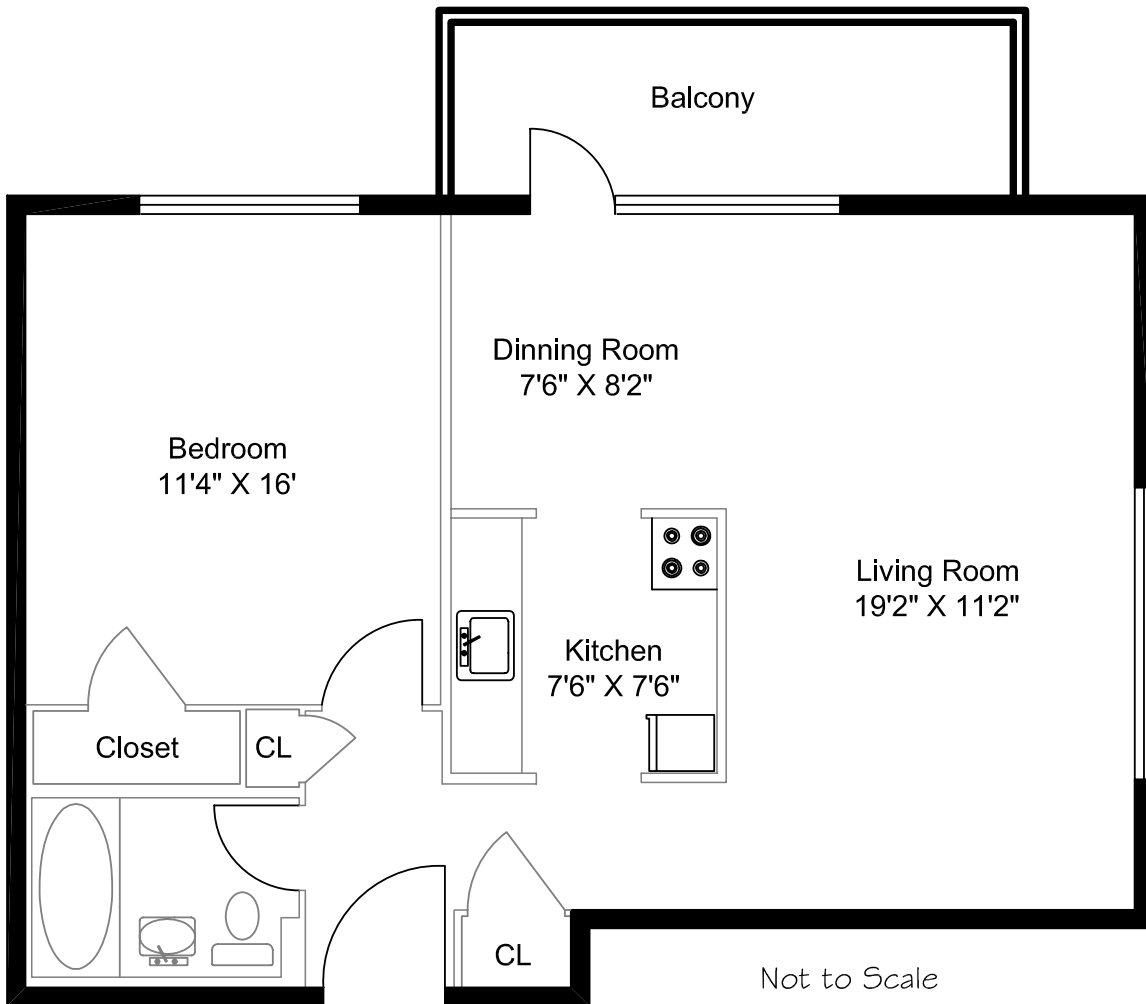

# 100 Goodwood Park

603 sq. ft.  
1 Bedroom Apartment  
Line 17