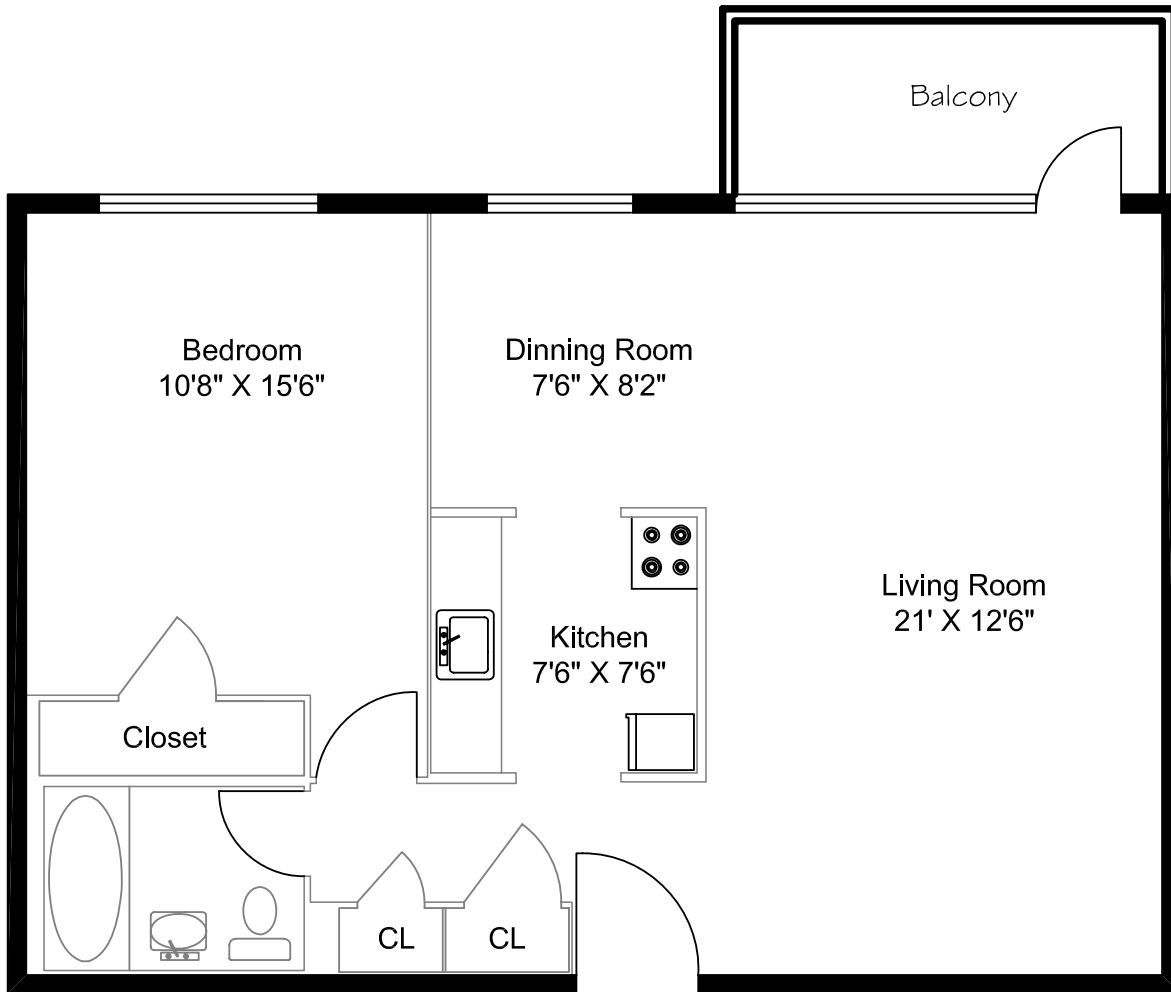

100 Goodwood Park

Not to Scale

656 sq. ft.
1 Bedroom Apartment
Line 10