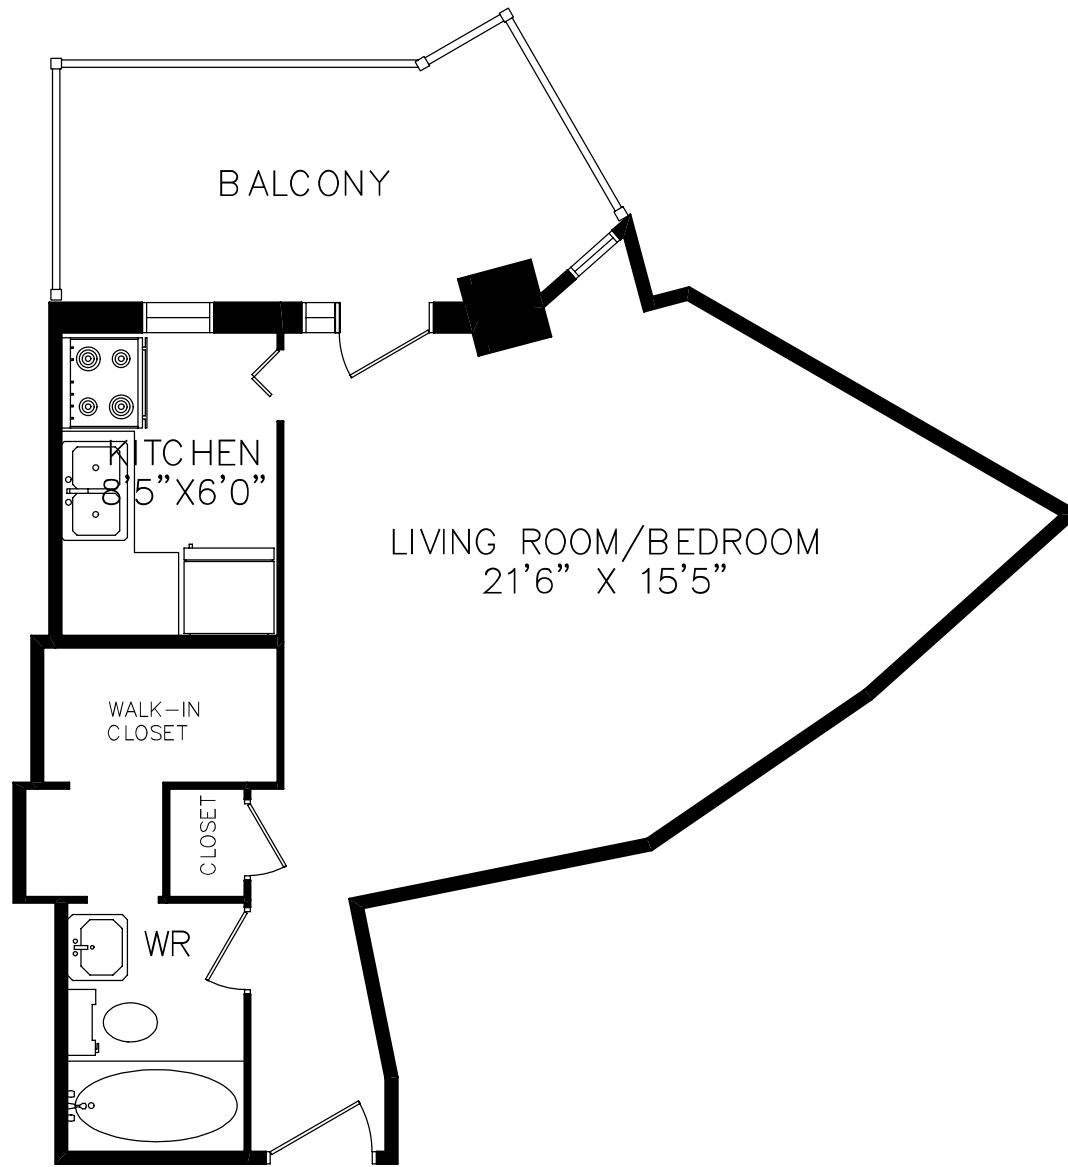

90 CORDOVA AVENUE

BACHELOR UNIT # 01  
410 SQUARE FEET