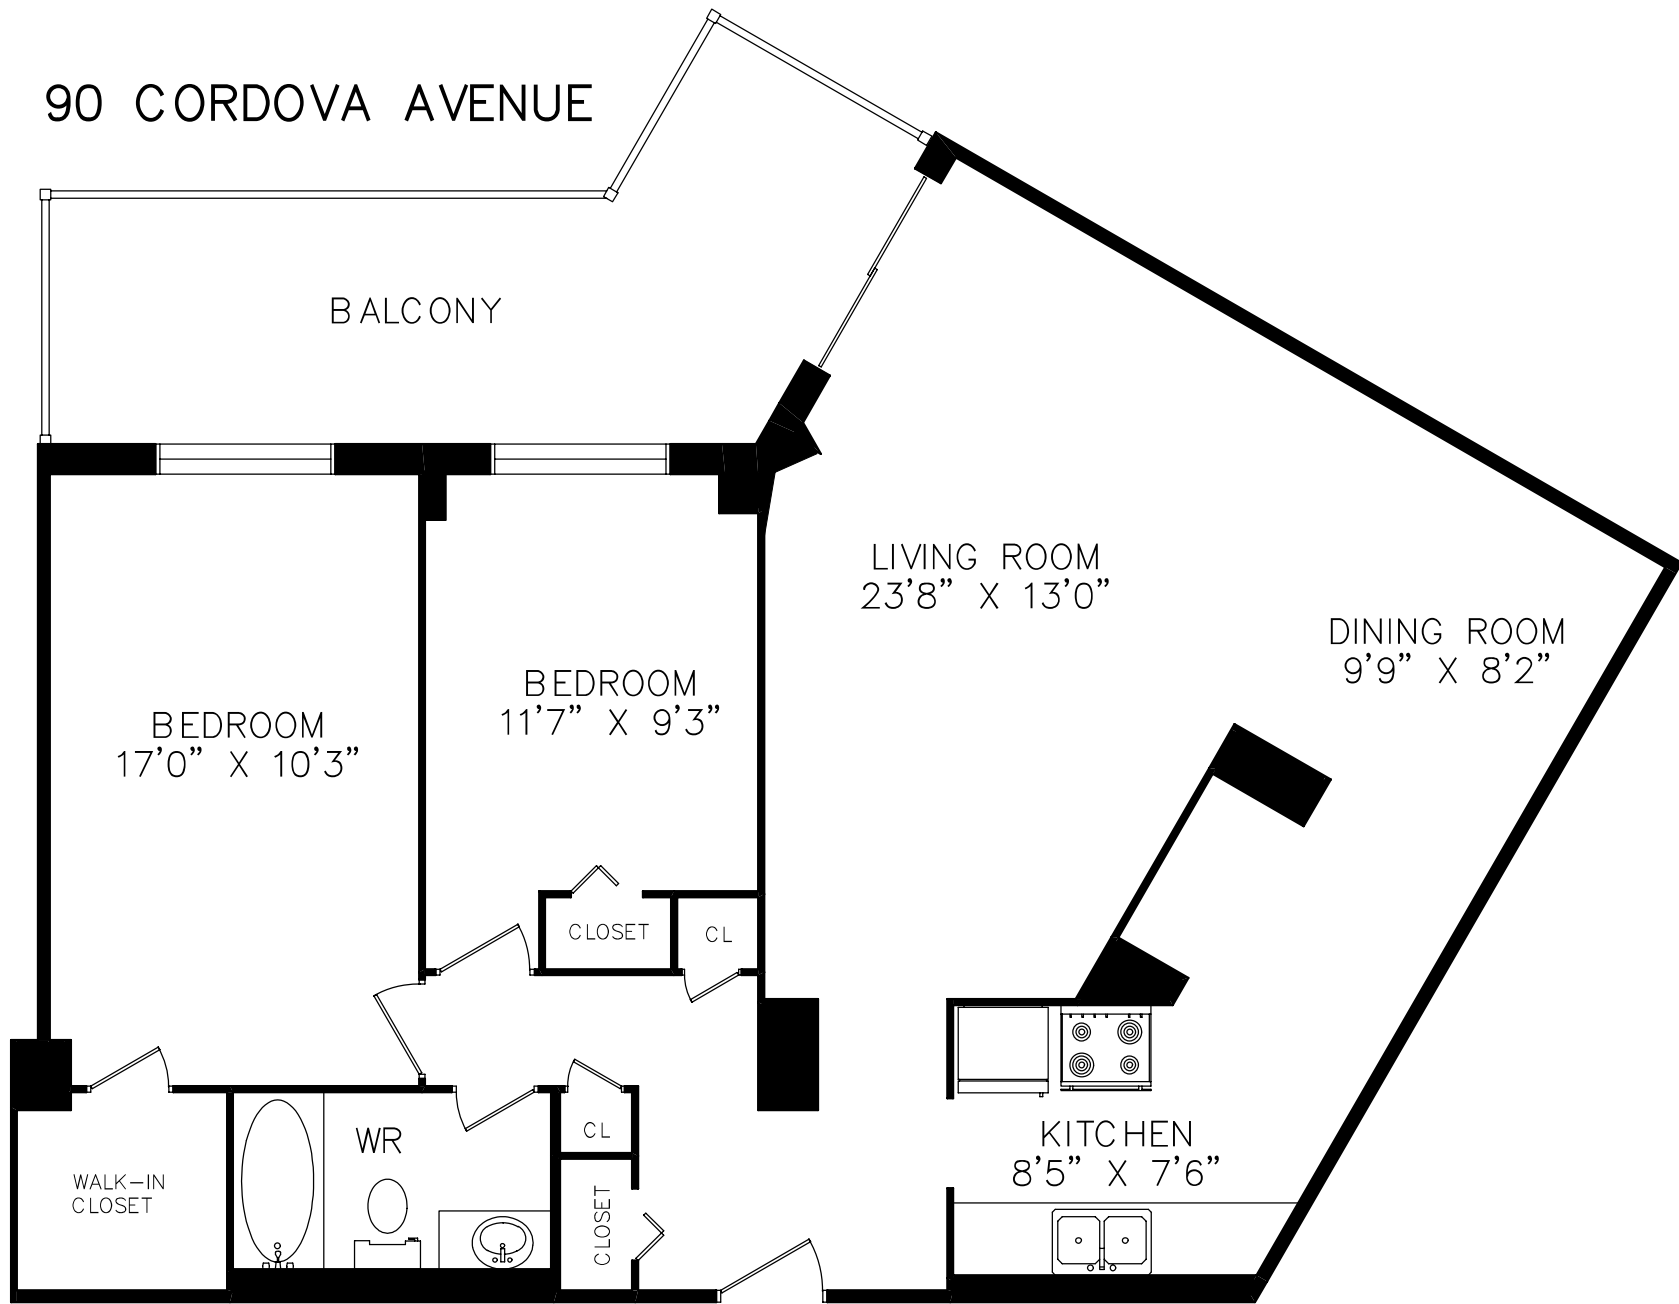

90 CORDOVA AVENUE

2 BEDROOM UNIT # 10
988 SQUARE FEET