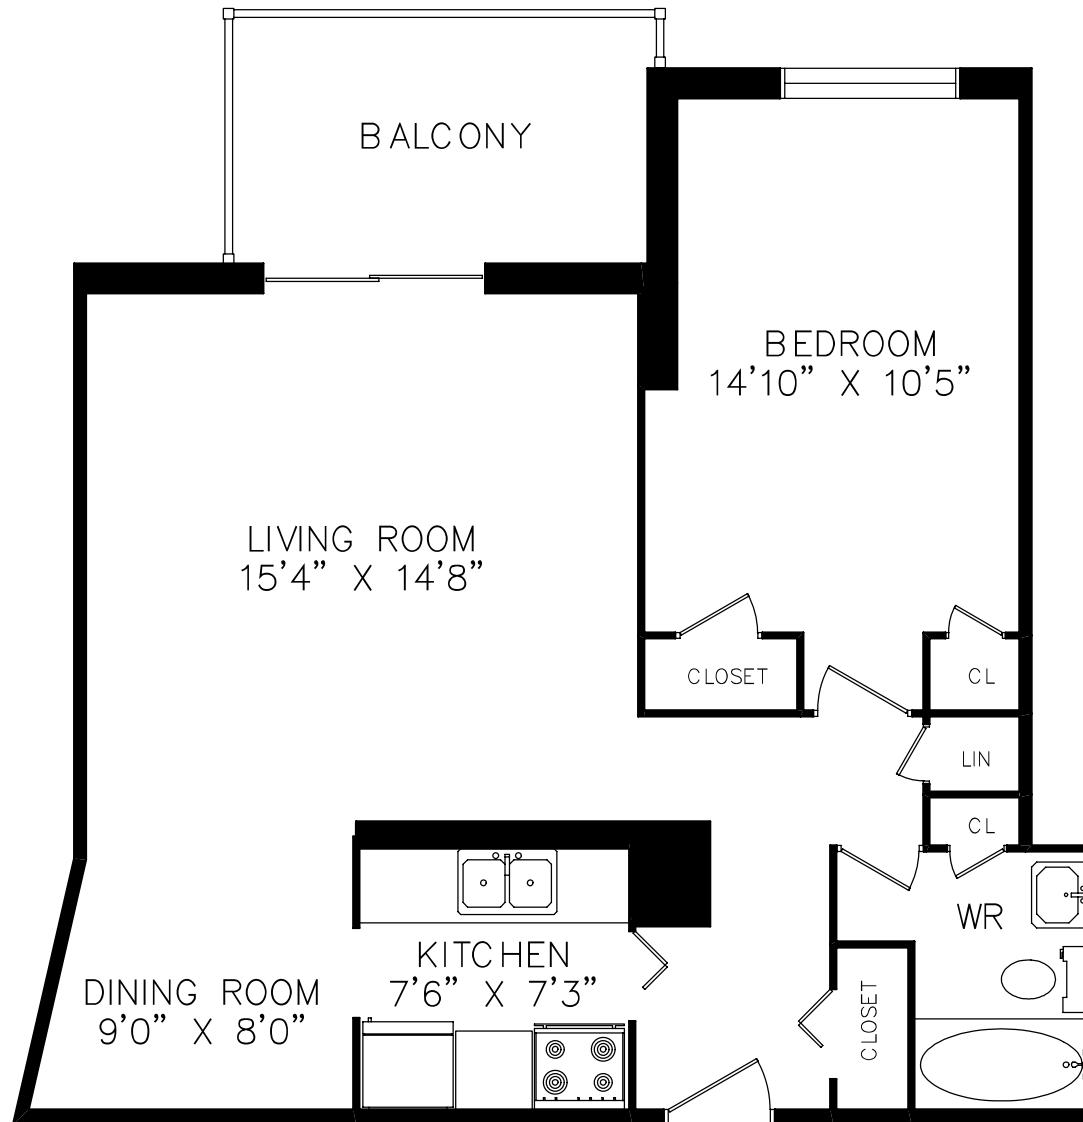

90 CORDOVA AVENUE

1 BEDROOM UNIT # 15  
659 SQUARE FEET