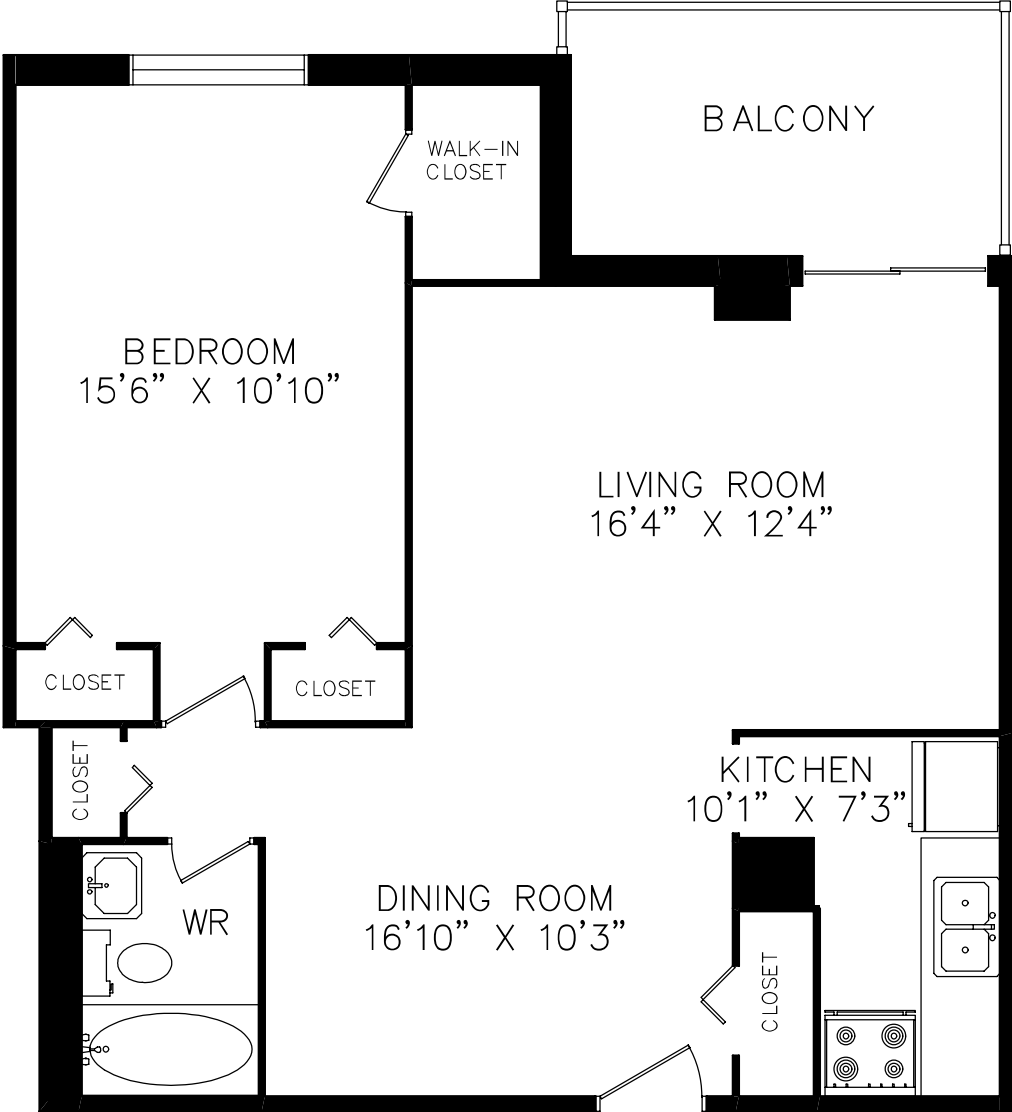

90 CORDOVA AVENUE

1 BEDROOM UNIT # 02  
686 SQUARE FEET