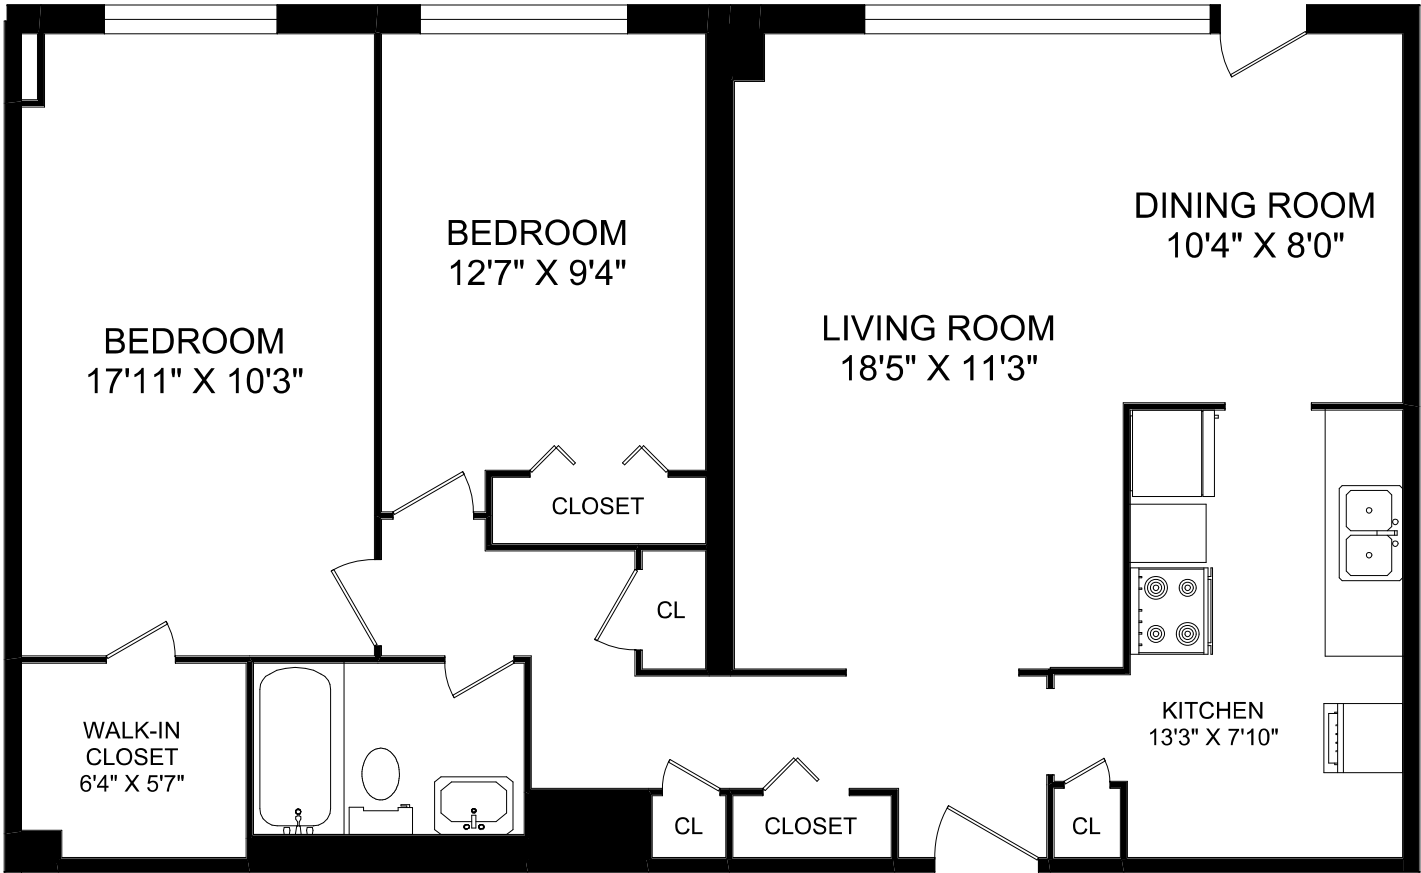

2727 VICTORIA PARK AVENUE TORONTO, ON

**2 BEDROOM -TYPE 2
1015 SQUARE FEET**