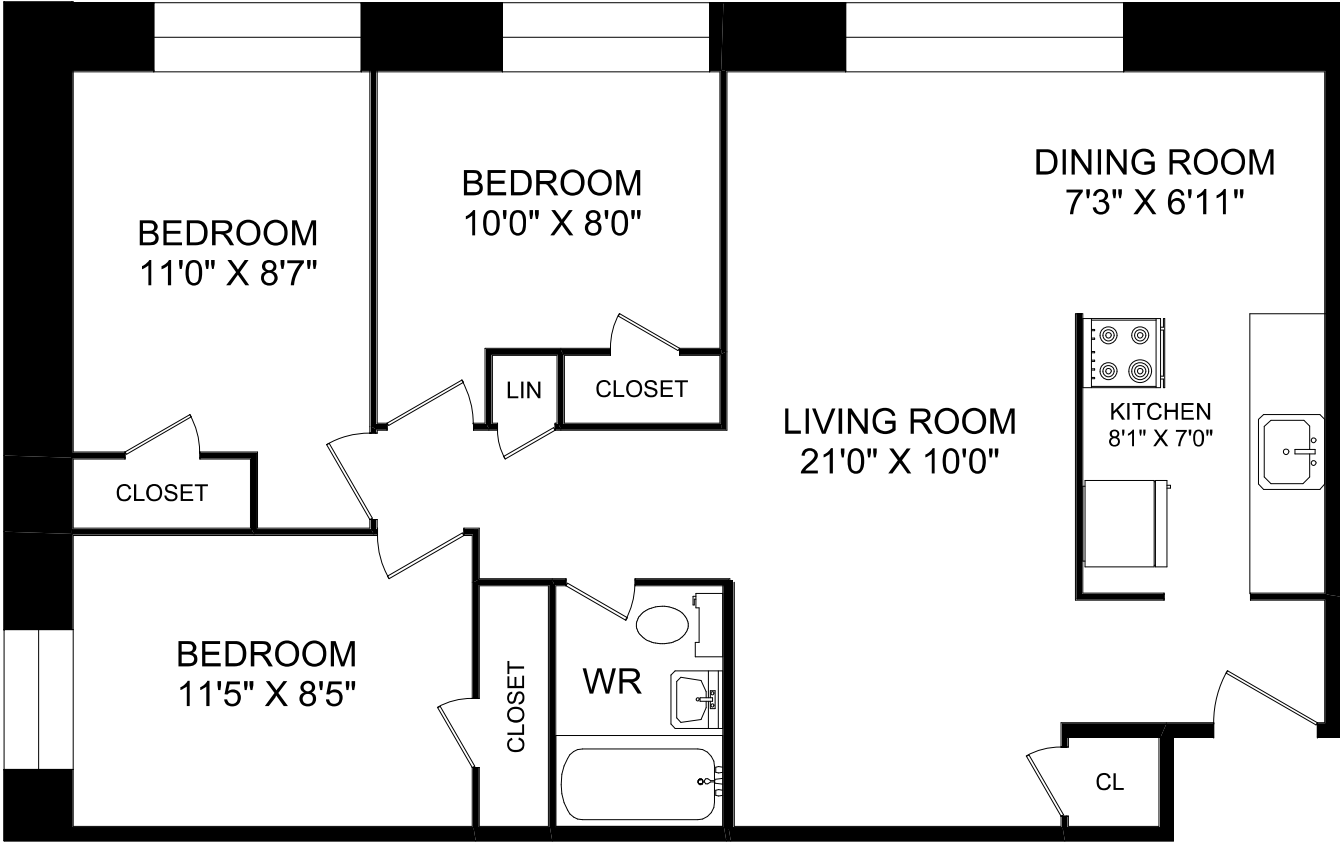

2301 VICTORIA PARK AVENUE TORONTO, ON

**3 BEDROOM
851 SQUARE FEET**