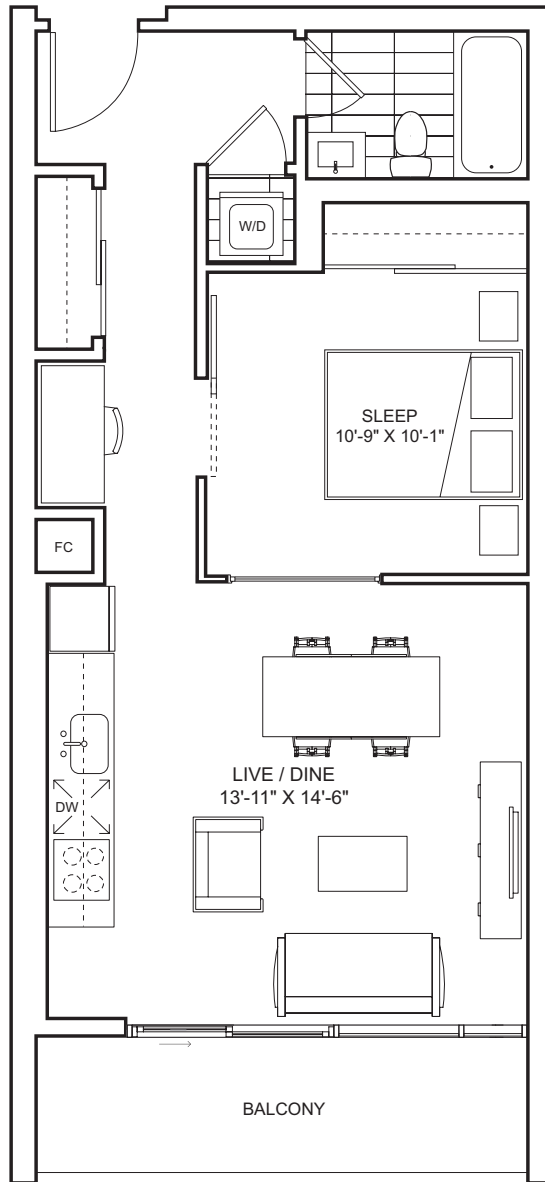

SUITE 1A
ONE BEDROOM
SUITE AREA 610 SF

Floors 2-7

Specifications subject to change without notice. Furniture layout is for reference only. Most suites are rented unfurnished. E.&O.E.