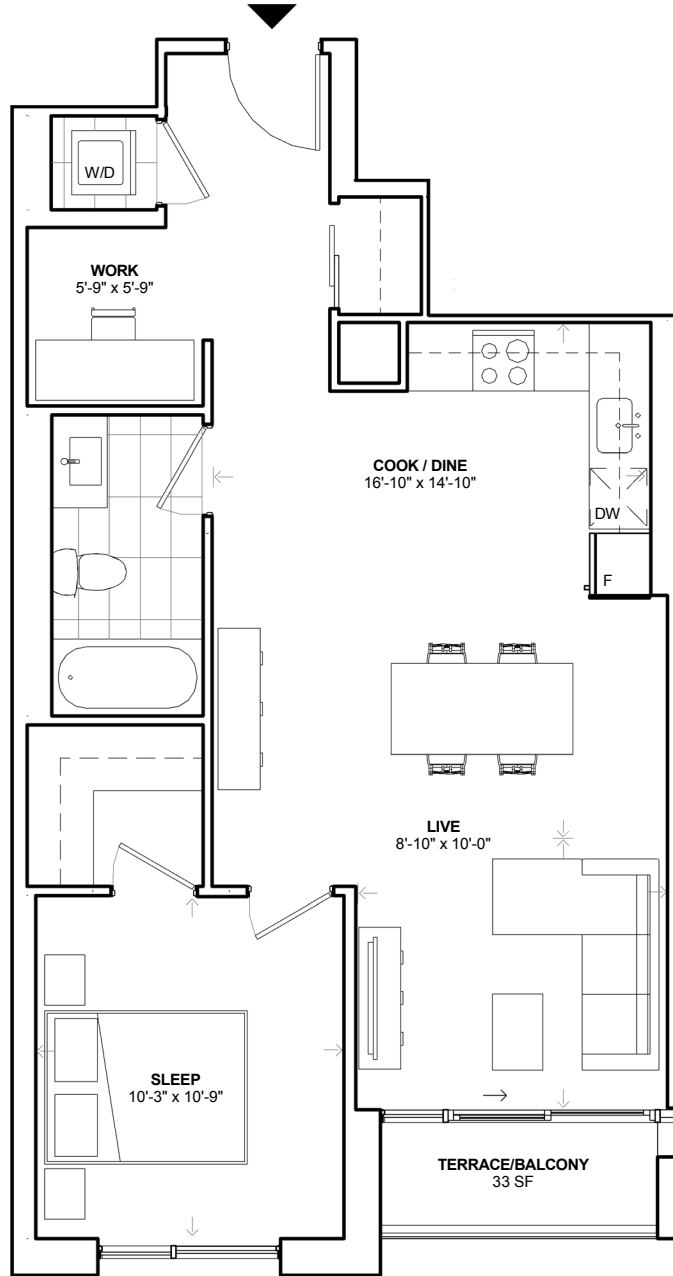

SUITE 1A+D

ONE BEDROOM + DEN

INSIDE 707 SF OUTSIDE 33 SF TOTAL: 740 SF

FLOORS 2 - 3

Specifications subject to change without notice. Furniture layout is for reference only. Most suites are rented unfurnished. E.& O.E.