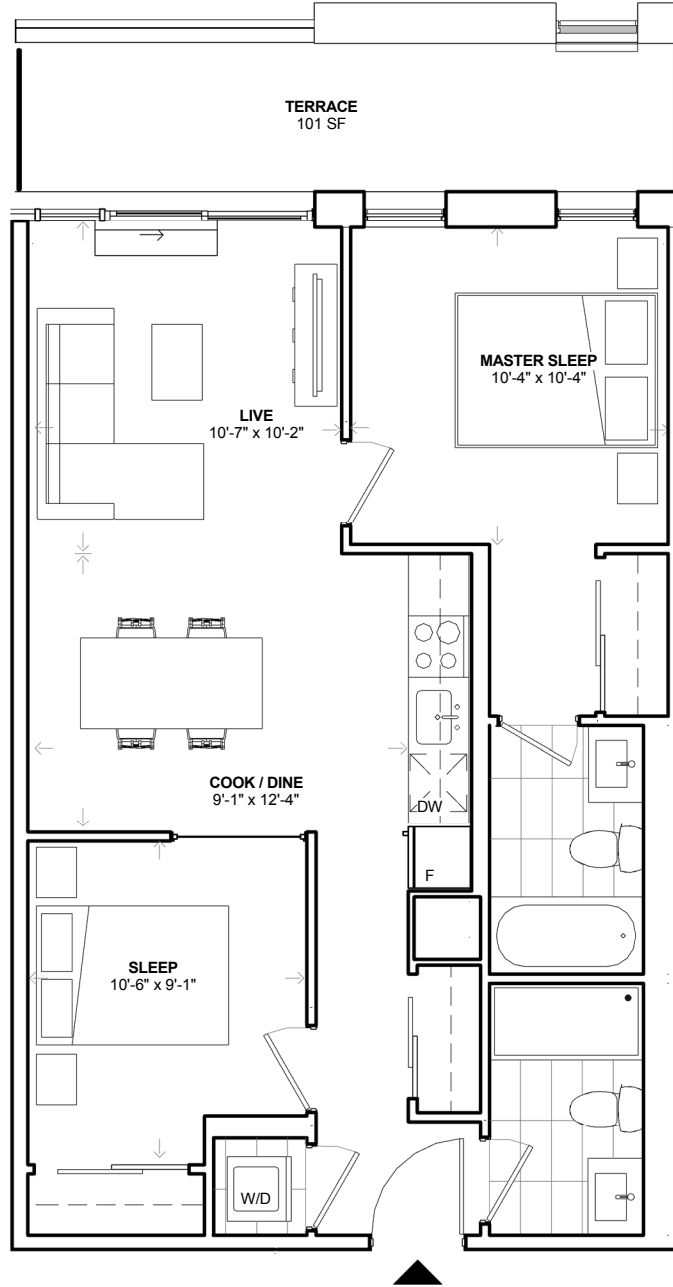

SUITE 2S

TWO BEDROOM

INSIDE 729 SF OUTSIDE 101 SF **TOTAL: 830 SF**

FLOOR 6

Specifications subject to change without notice. Furniture layout is for reference only. Most suites are rented unfurnished. E.&O.E.