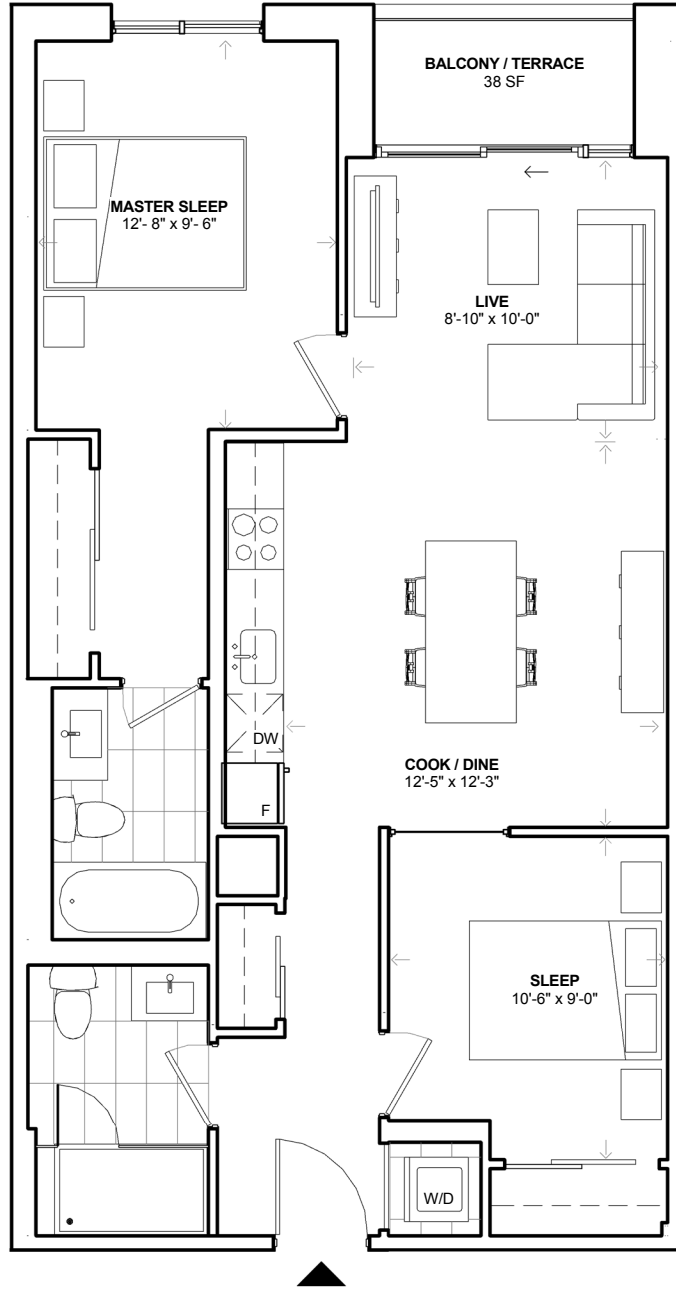

SUITE 2D

TWO BEDROOM

INSIDE 810 SF OUTSIDE 38 SF **TOTAL: 848 SF**

FLOORS 2 - 4

Specifications subject to change without notice. Furniture layout is for reference only. Most suites are rented unfurnished. E.& O.E.