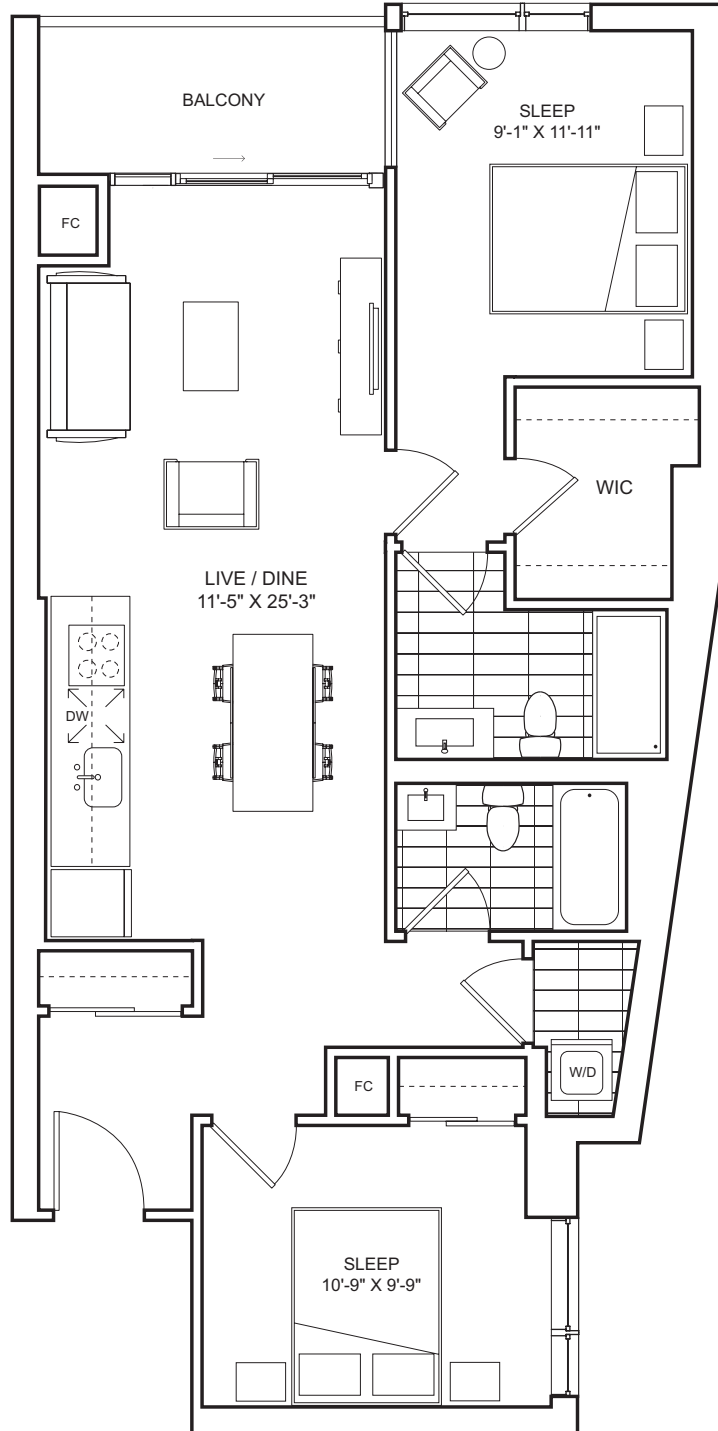

SUITE 2B
TWO BEDROOM
SUITE AREA 950 SF

Floors 2-7

Specifications subject to change without notice. Furniture layout is for reference only. Most suites are rented unfurnished. E.&O.E.