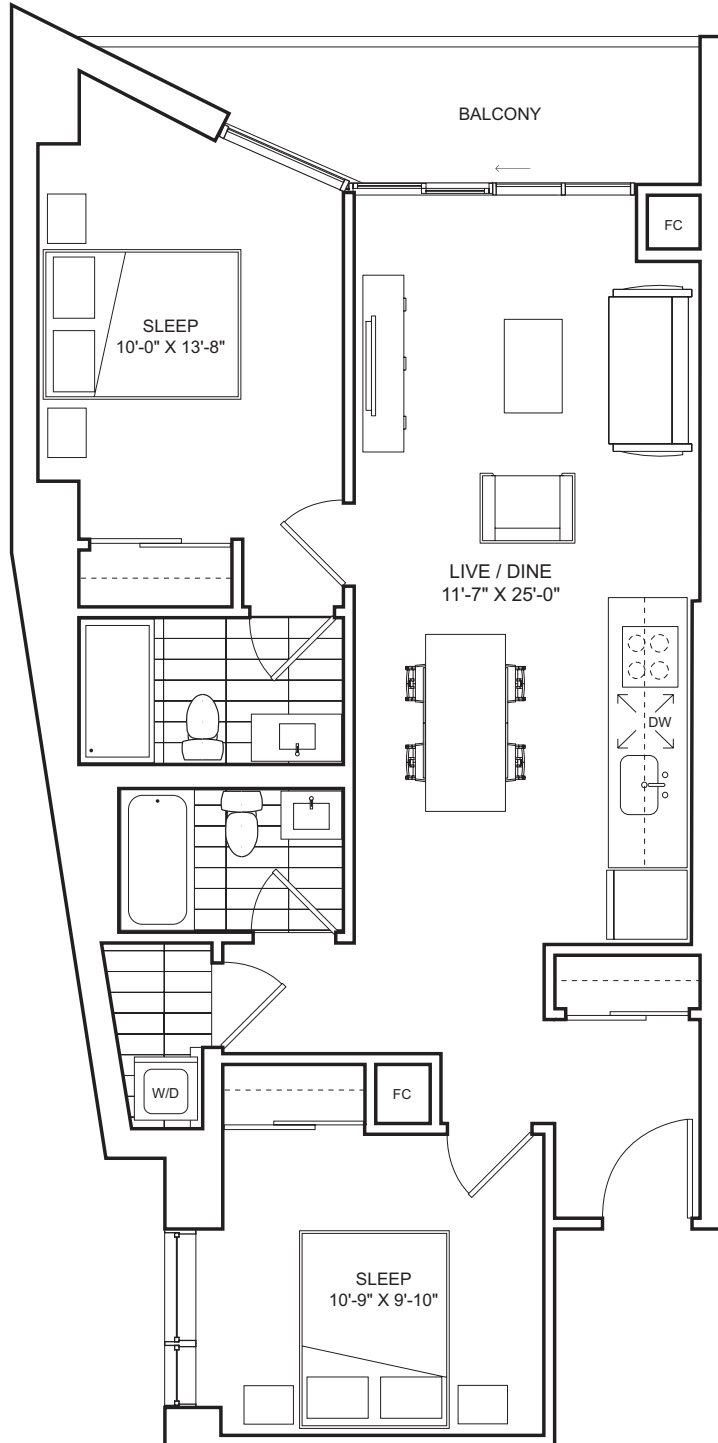

**SUITE 2D**  
TWO BEDROOM  
SUITE AREA 900 SF

Floors 2-7

Specifications subject to change without notice. Furniture layout is for reference only. Most suites are rented unfurnished. E.&O.E.