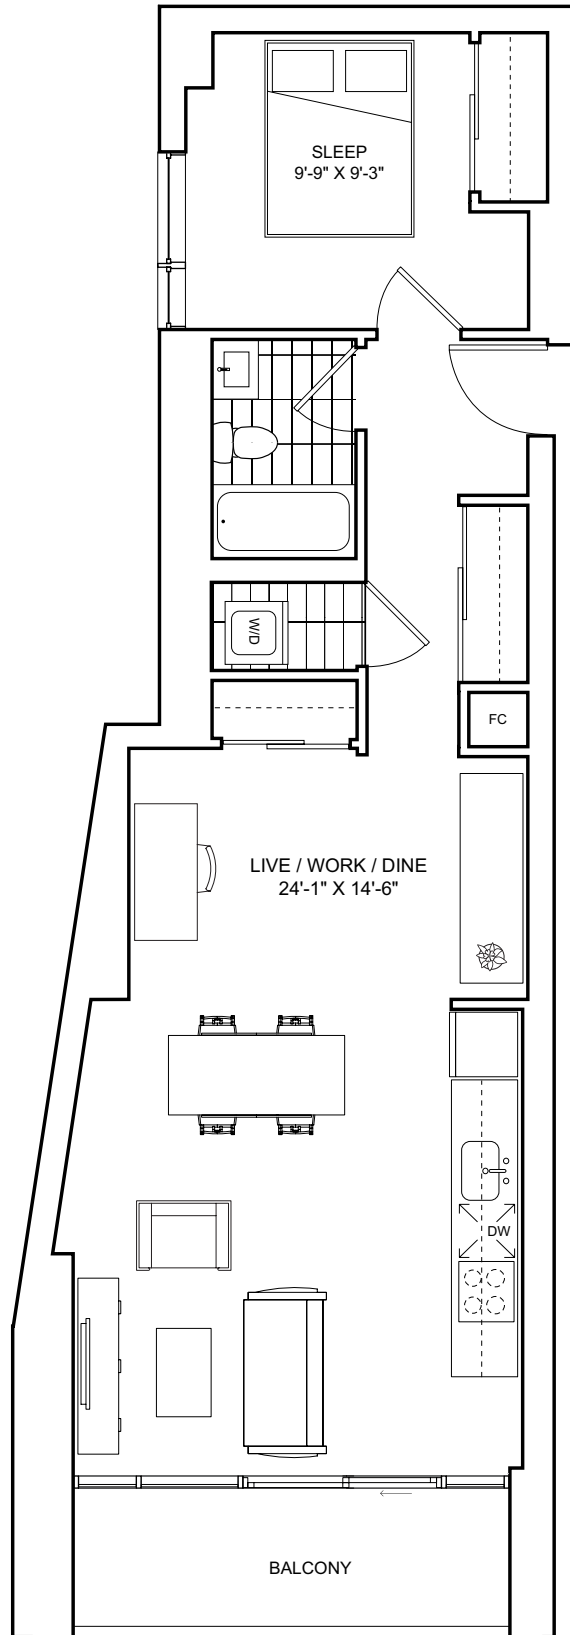

SUITE 1B
ONE BEDROOM
SUITE AREA 735 SF

Floors 2-7

Specifications subject to change without notice. Furniture layout is for reference only. Most suites are rented unfurnished. E.&O.E.