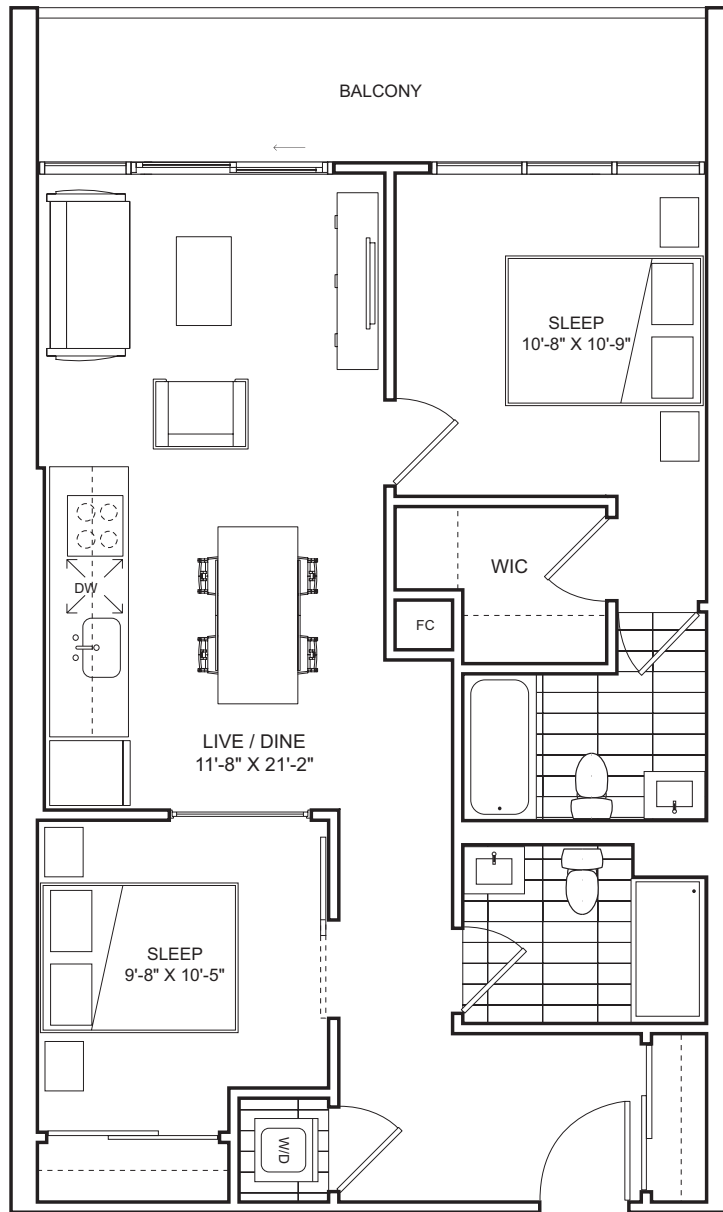

SUITE 2C
TWO BEDROOM
SUITE AREA 830 SF

Floors 2-7

Specifications subject to change without notice. Furniture layout is for reference only. Most suites are rented unfurnished. E.&O.E.