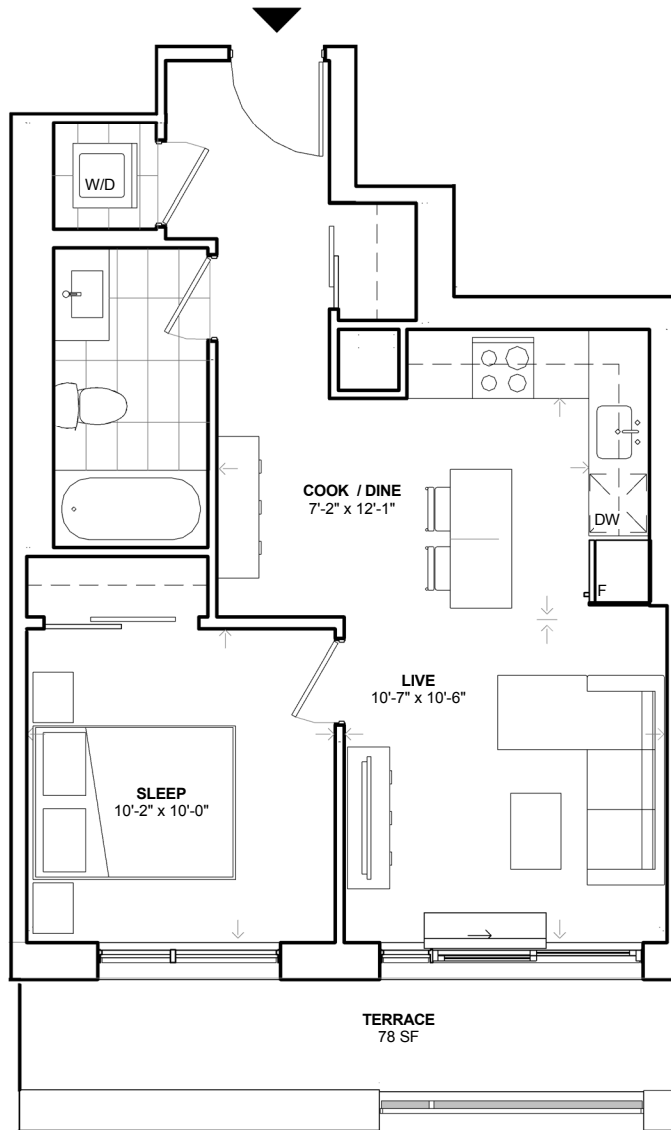

SUITE 1G

ONE BEDROOM

INSIDE 545 SF OUTSIDE 78 SF **TOTAL: 623 SF**

FLOOR 5

Specifications subject to change without notice. Furniture layout is for reference only. Most suites are rented unfurnished. E.& O.E.