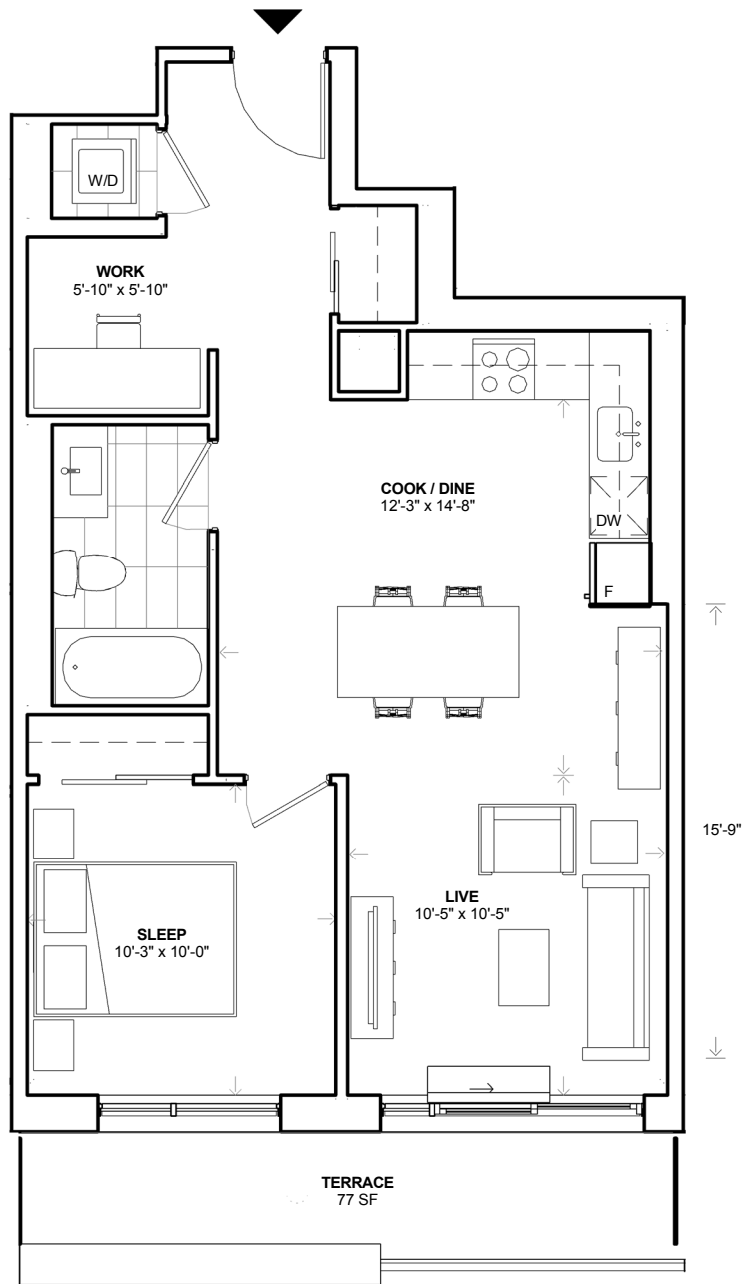

SUITE 1E+D

ONE BEDROOM + DEN

INSIDE 649 SF OUTSIDE 77 SF **TOTAL: 726 SF**

FLOOR 4

Specifications subject to change without notice. Furniture layout is for reference only. Most suites are rented unfurnished. E.& O.E.