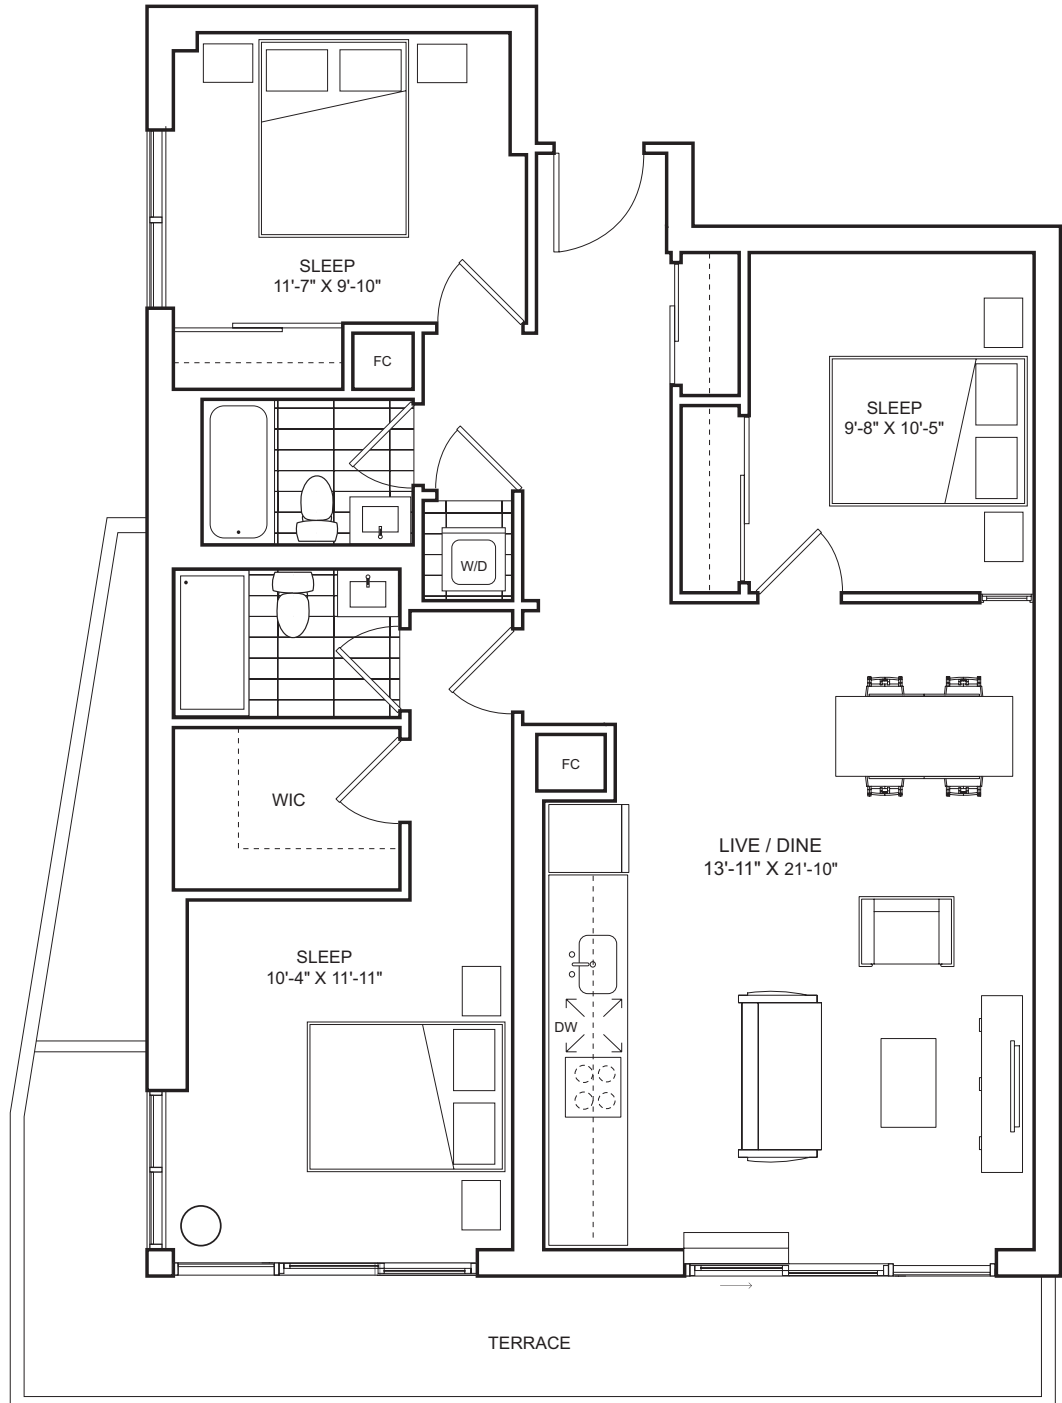

SUITE 3A
THREE BEDROOM
SUITE AREA 1135 SF

Floor 8

Specifications subject to change without notice. Furniture layout is for reference only. Most suites are rented unfurnished. E.&O.E.