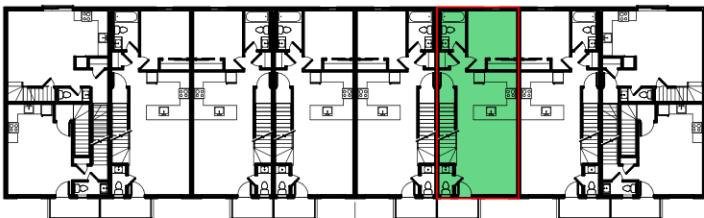

THE ATLAS PLACE

35 SOUTHWORTH STREET
WELLAND, ONTARIO

RIGHT SIDE UNIT
1357 Sq. Ft.

SECOND FLOOR 676 Sq. Ft.

THIRD FLOOR 676 Sq. Ft.

LEFT SIDE

RIGHT SIDE

26 UNIT SELF-CONTAINED RESIDENTIAL DEVELOPMENT