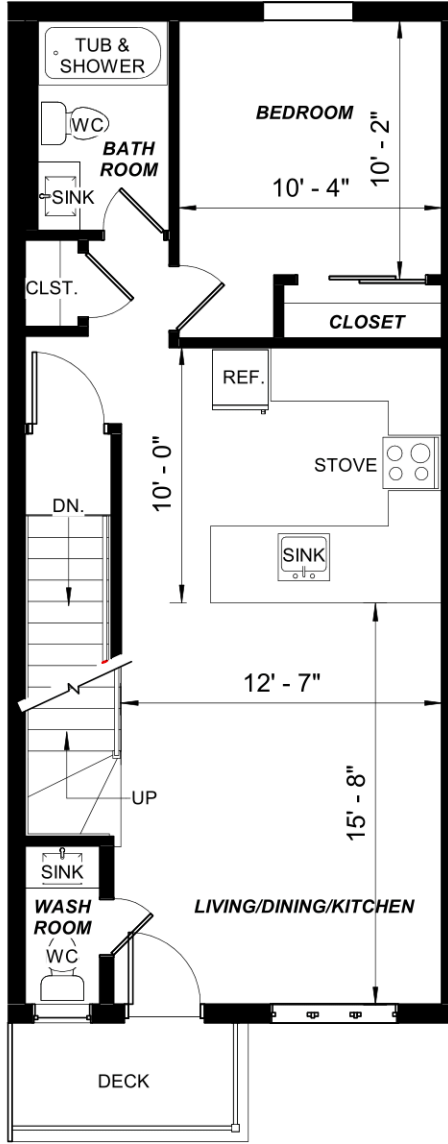

THE ATLAS PLACE

35 SOUTHWORTH STREET
WELLAND, ONTARIO

RIGHT SIDE UNIT
1357 Sq. Ft.

SECOND FLOOR 676 Sq. Ft.

THIRD FLOOR 676 Sq. Ft.

LEFT SIDE

RIGHT SIDE

26 UNIT SELF-CONTAINED RESIDENTIAL DEVELOPMENT