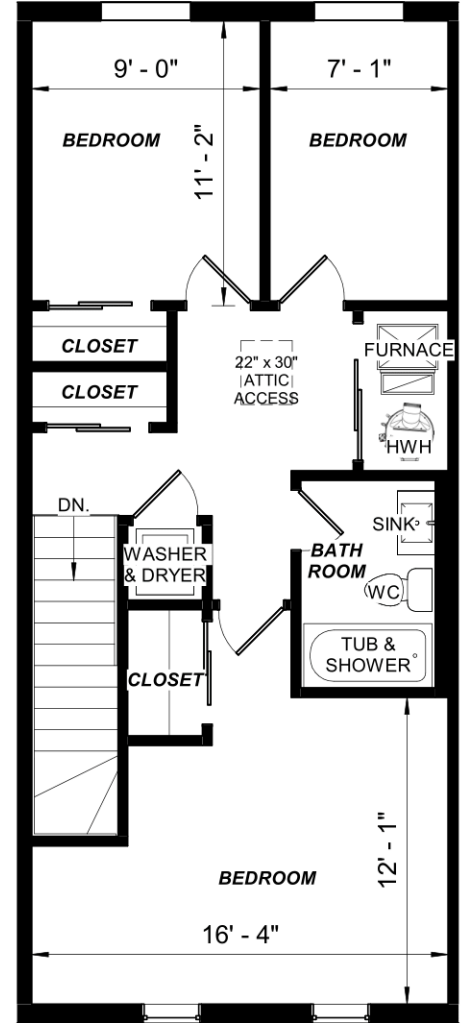

THE ATLAS PLACE

35 SOUTHWORTH STREET
WELLAND, ONTARIO

RIGHT SIDE UNIT
1357 Sq. Ft.

SECOND FLOOR 676 Sq. Ft.

THIRD FLOOR 676 Sq. Ft.

LEFT SIDE

RIGHT SIDE

26 UNIT SELF-CONTAINED RESIDENTIAL DEVELOPMENT