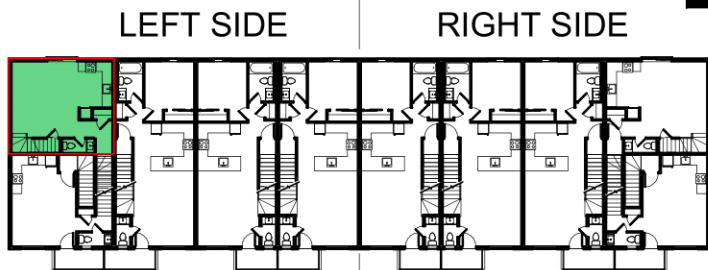

# THE ATLAS PLACE

35 SOUTHWORTH STREET  
WELLAND, ONTARIO

LEFT SIDE UNIT

876 Sq. Ft.

THIRD FLOOR  
438 Sq. Ft.

SECOND FLOOR  
438 Sq. Ft.

LEFT SIDE

RIGHT SIDE

## 26 UNIT SELF-CONTAINED RESIDENTIAL DEVELOPMENT