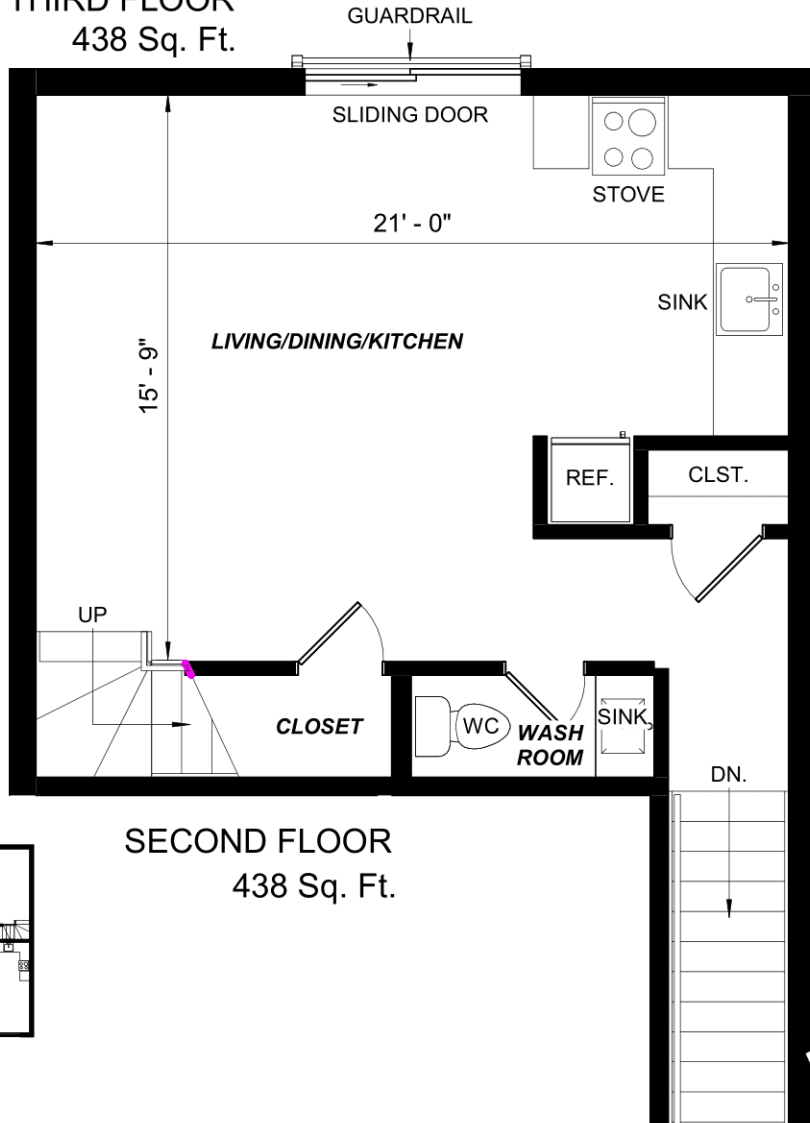

# THE ATLAS PLACE

35 SOUTHWORTH STREET  
WELLAND, ONTARIO

LEFT SIDE UNIT

876 Sq. Ft.

THIRD FLOOR  
438 Sq. Ft.

SECOND FLOOR  
438 Sq. Ft.

LEFT SIDE

RIGHT SIDE

## 26 UNIT SELF-CONTAINED RESIDENTIAL DEVELOPMENT