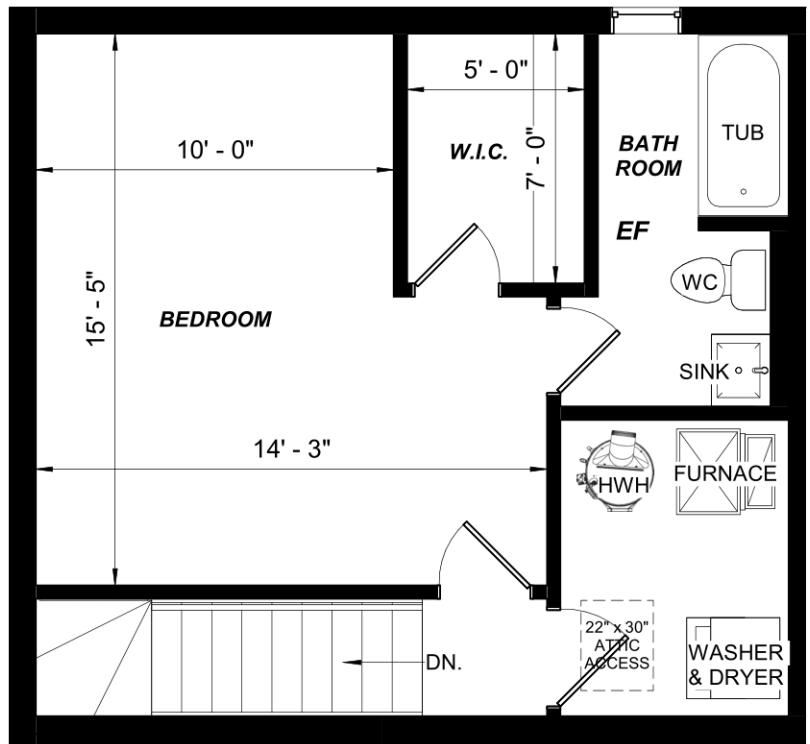

# THE ATLAS PLACE

35 SOUTHWORTH STREET  
WELLAND, ONTARIO

LEFT SIDE UNIT

876 Sq. Ft.

THIRD FLOOR  
438 Sq. Ft.

SECOND FLOOR  
438 Sq. Ft.

LEFT SIDE

RIGHT SIDE

## 26 UNIT SELF-CONTAINED RESIDENTIAL DEVELOPMENT