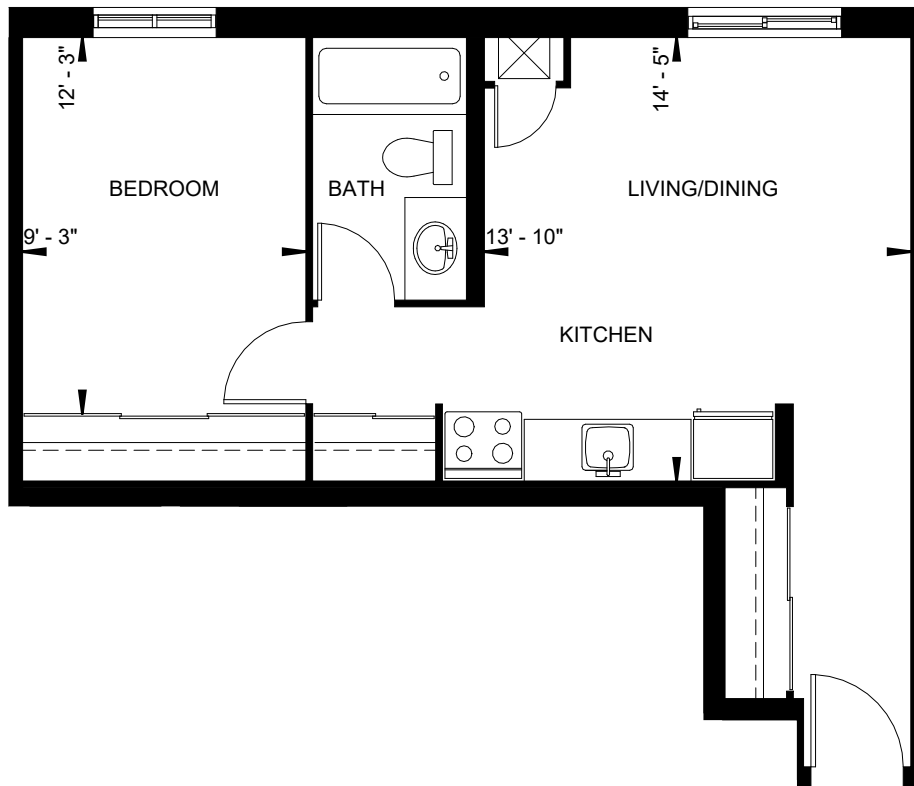

BLOOMINGDALE MEWS

593 STRASBURG ROAD
KITCHENER, ON

FLOORS
2, 3, 4, 5,
6, 7, 8

THE DIGBY

1 BED + 1 BATH | 528 ft²

206-806

NOTE: ACTUAL USEABLE FLOOR SPACE MAY VARY FROM STATED FLOOR PLAN AREA, ALL FLOOR PLANS ARE THE ARTISTS CONCEPT, SUBJECT TO CHANGE AND ALL DIMENSIONS ARE APPROXIMATE. E & O.E.