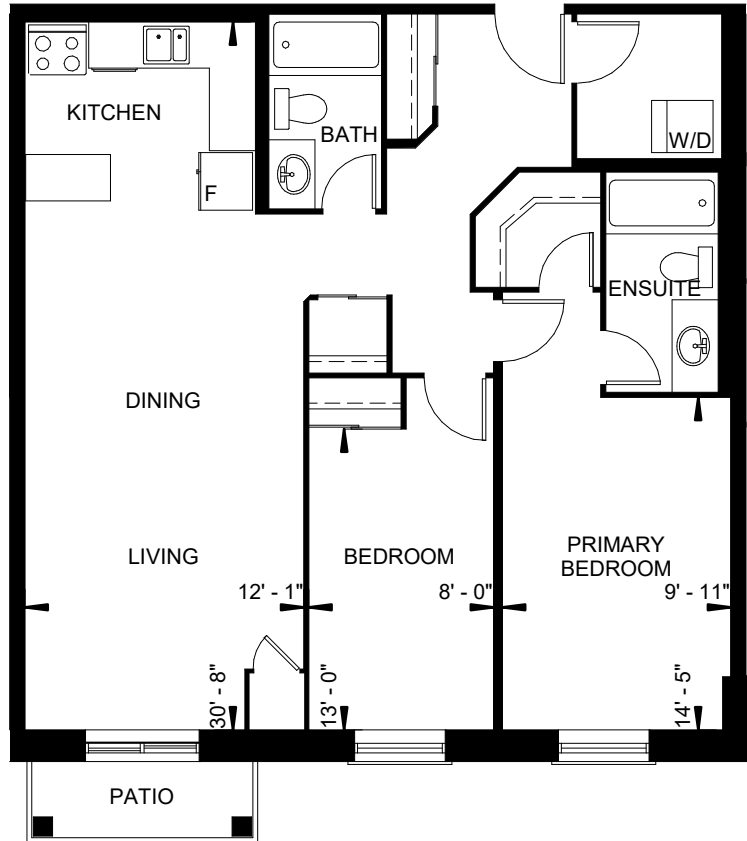

AUBURN TERRACES

THE SUNFLOWER

2 BED + 2 BATH | 1010 ft²

204-804, 205-805, 206-806, 207-807, 214-814, 216-816

NOTE: ACTUAL USEABLE FLOOR SPACE MAY VARY FROM STATED FLOOR PLAN AREA, ALL FLOOR PLANS ARE THE ARTISTS CONCEPT, SUBJECT TO CHANGE AND ALL DIMENSIONS ARE APPROXIMATE. E & O.E.