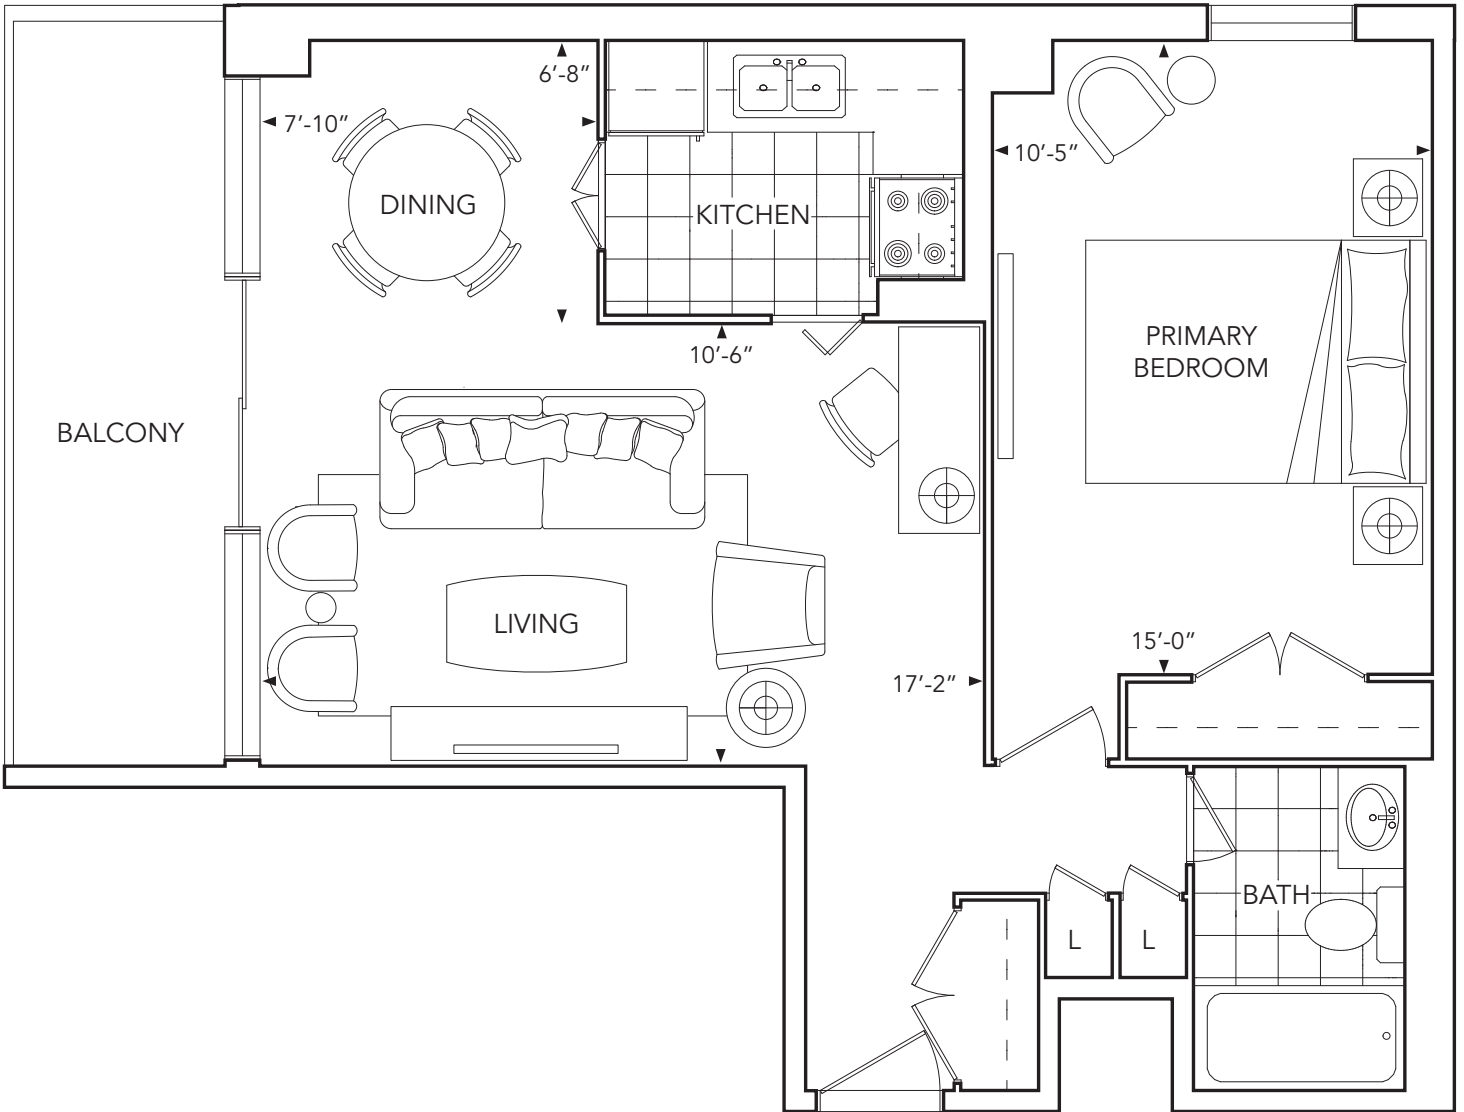

SUITE 1G

1 BEDROOM 644 SQ.FT.

322 Eglinton - Typical Floor

322 Eglinton Avenue East, Toronto, ON M4P 1L6

Email: Leasing@MyRental.ca

Prices and specifications subject to change without notice. Furniture layout is for reference only. Suites are rented unfurnished. E. & O.E.