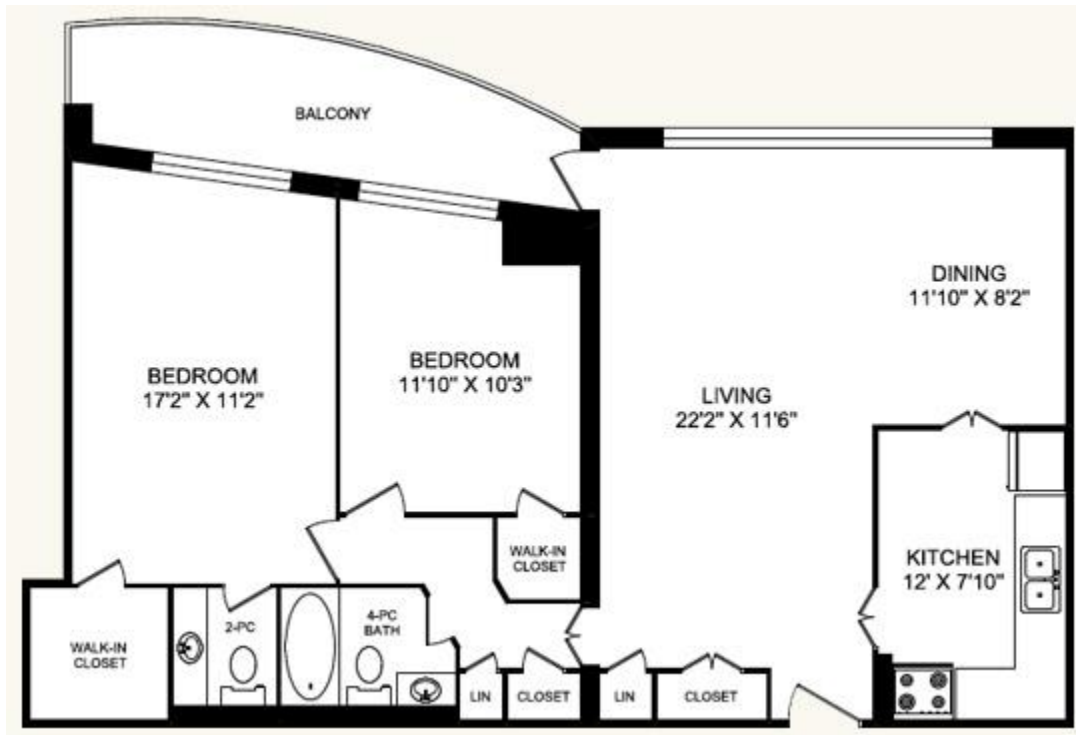

35 CANYON AVENUE

SUITE 2C: 2 BEDROOMS

2 BEDROOMS

2 BATHROOMS

1055 SQUARE FEET

SUITE 2C