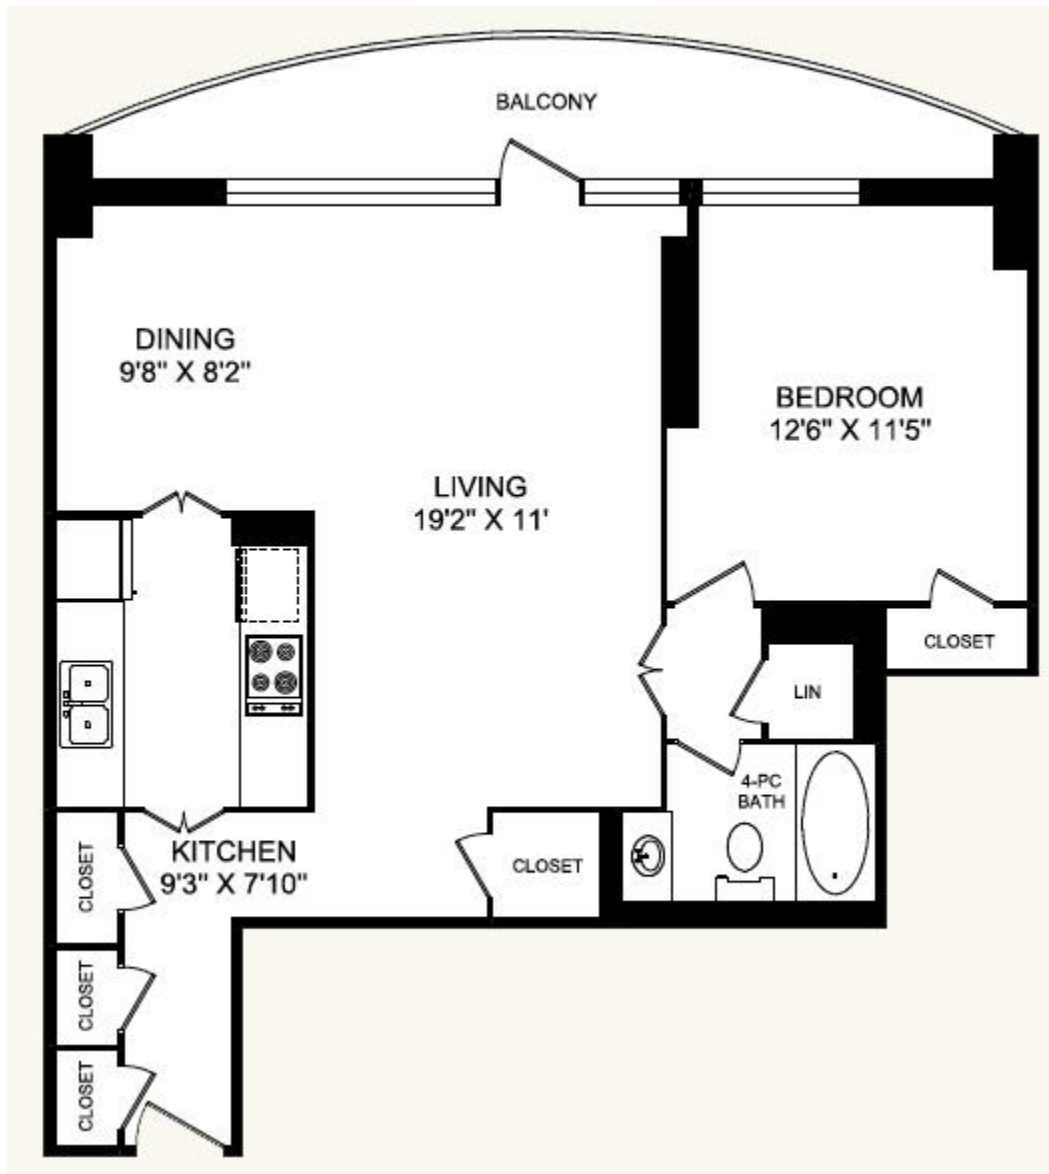

35 CANYON AVENUE

SUITE 1B: 1 BEDROOM

1 BEDROOM

1 BATHROOM

747 SQUARE FEET

SUITE 1B