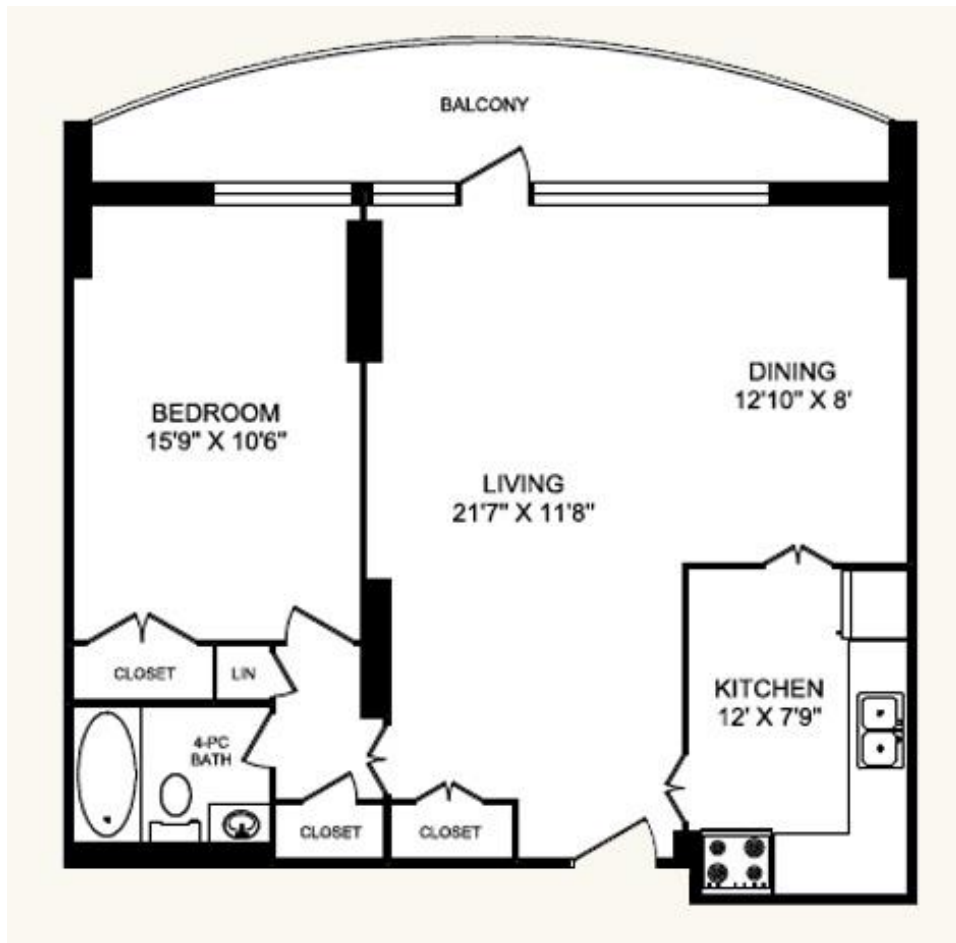

35 CANYON AVENUE

SUITE 1A: 1 BEDROOM

1 BEDROOM

1 BATHROOM

782 SQUARE FEET

SUITE 1A