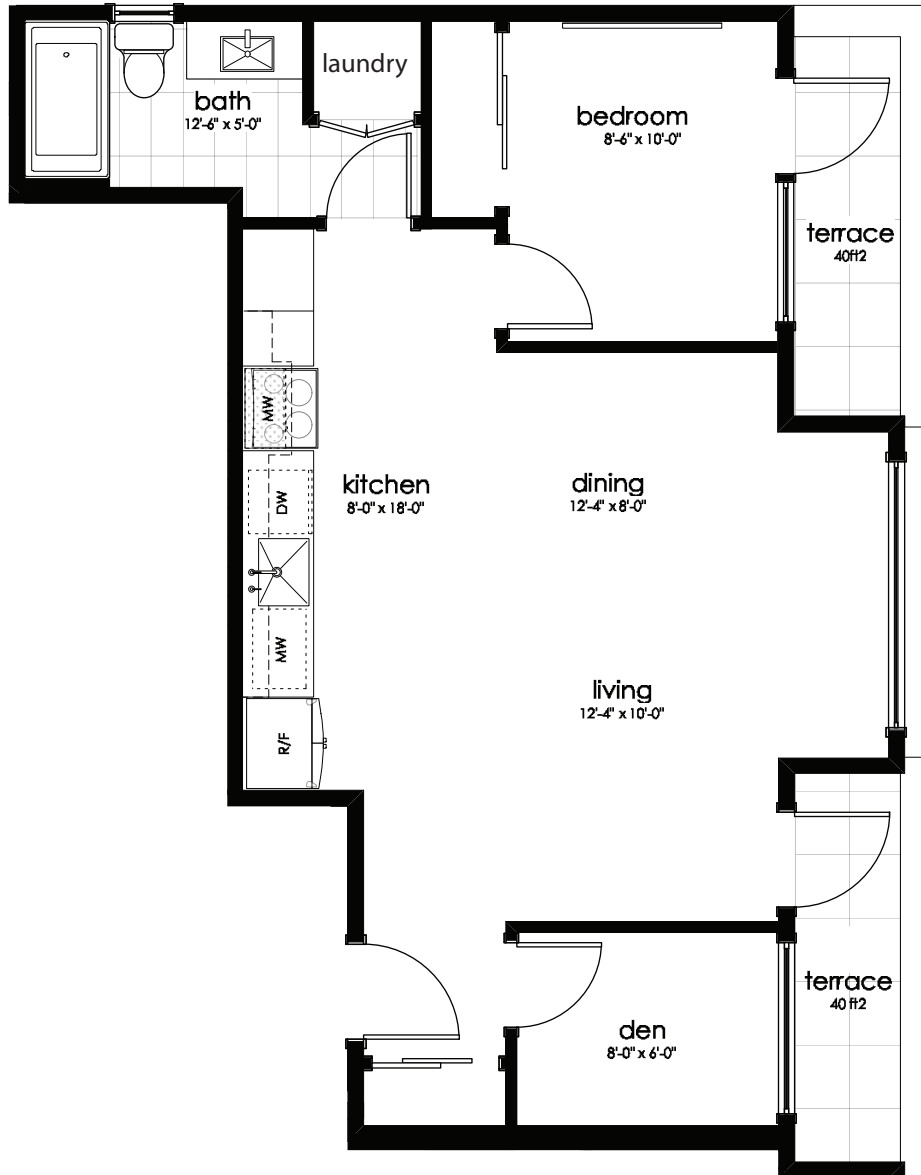

THE ROW

- ON JOHNSON -

1152 Johnson Street

UNIT 401

675 sf

All measurements are approximate.