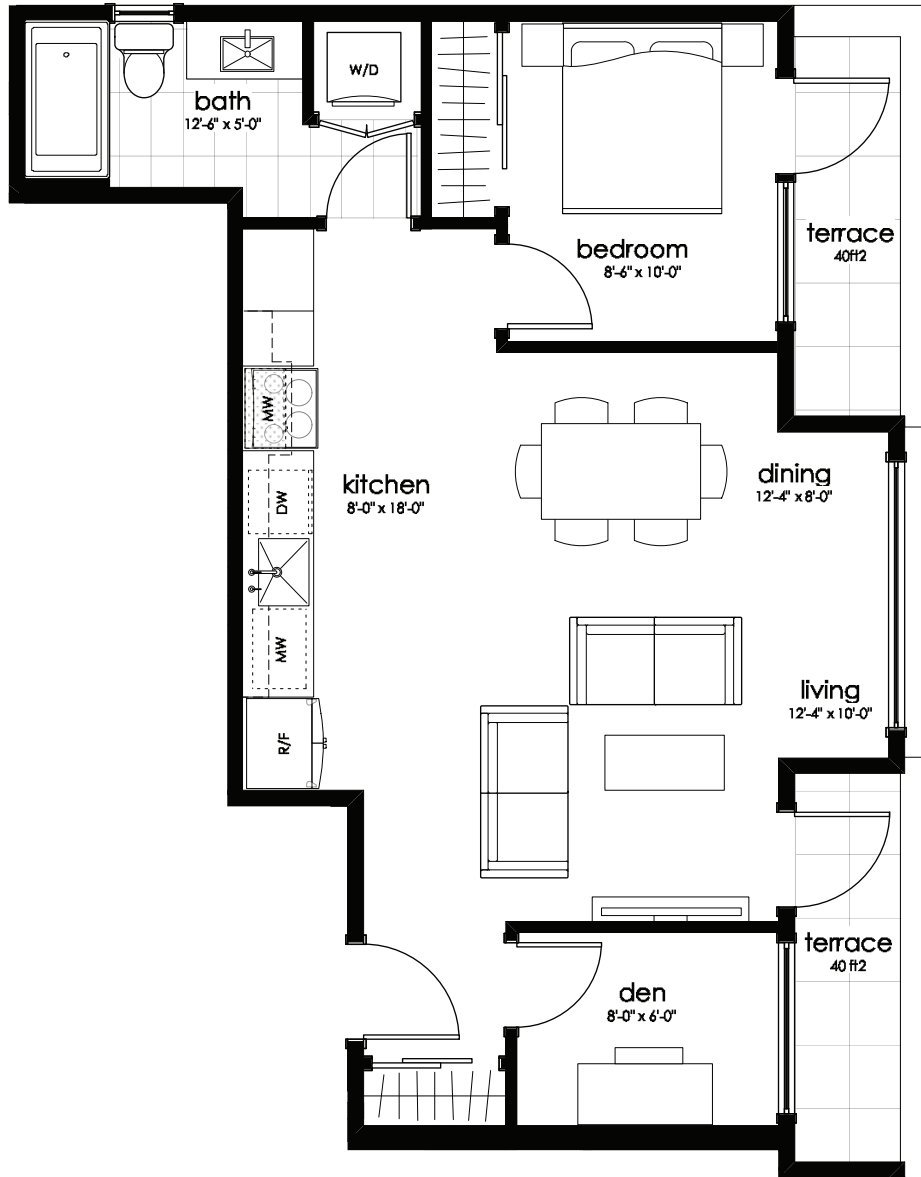

THE ROW

- ON JOHNSON -

1152 Johnson Street

UNIT 401

675 sf

All measurements are approximate.