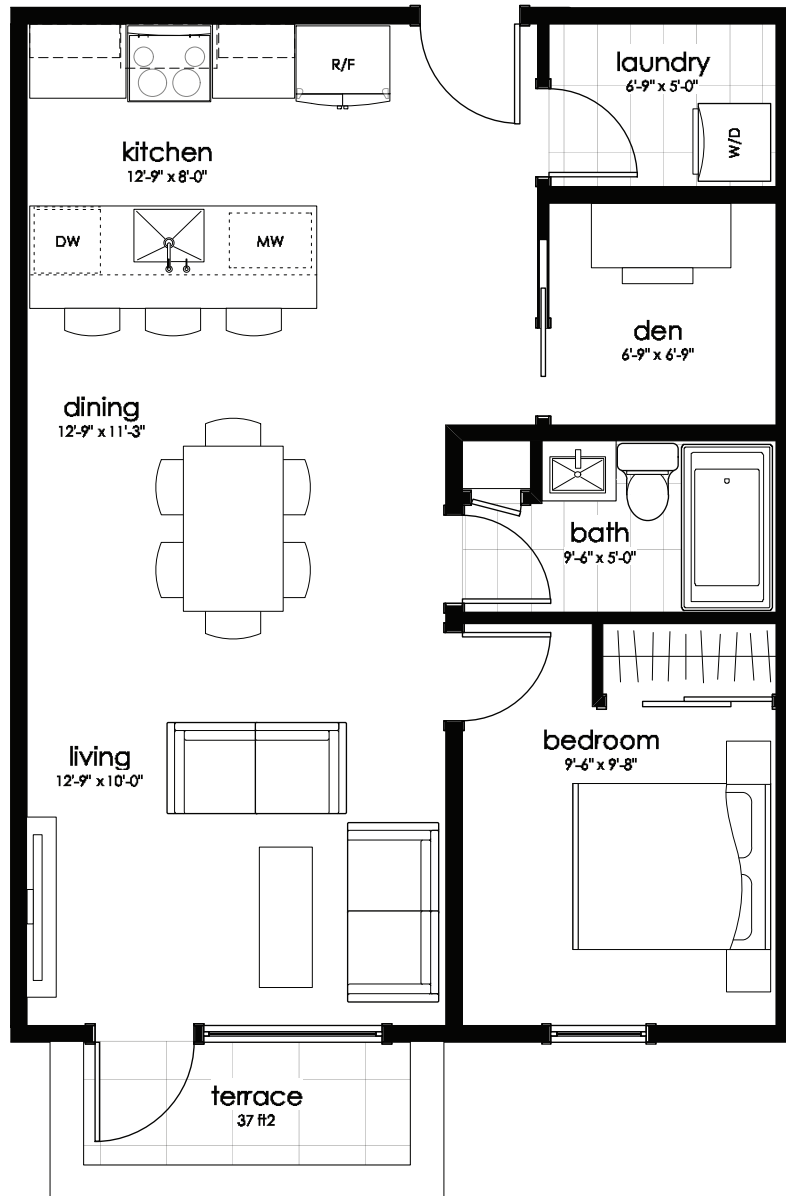

THE ROW

- ON JOHNSON -

1152 Johnson Street

UNIT 304

735 sf

3
N→

All measurements are approximate.