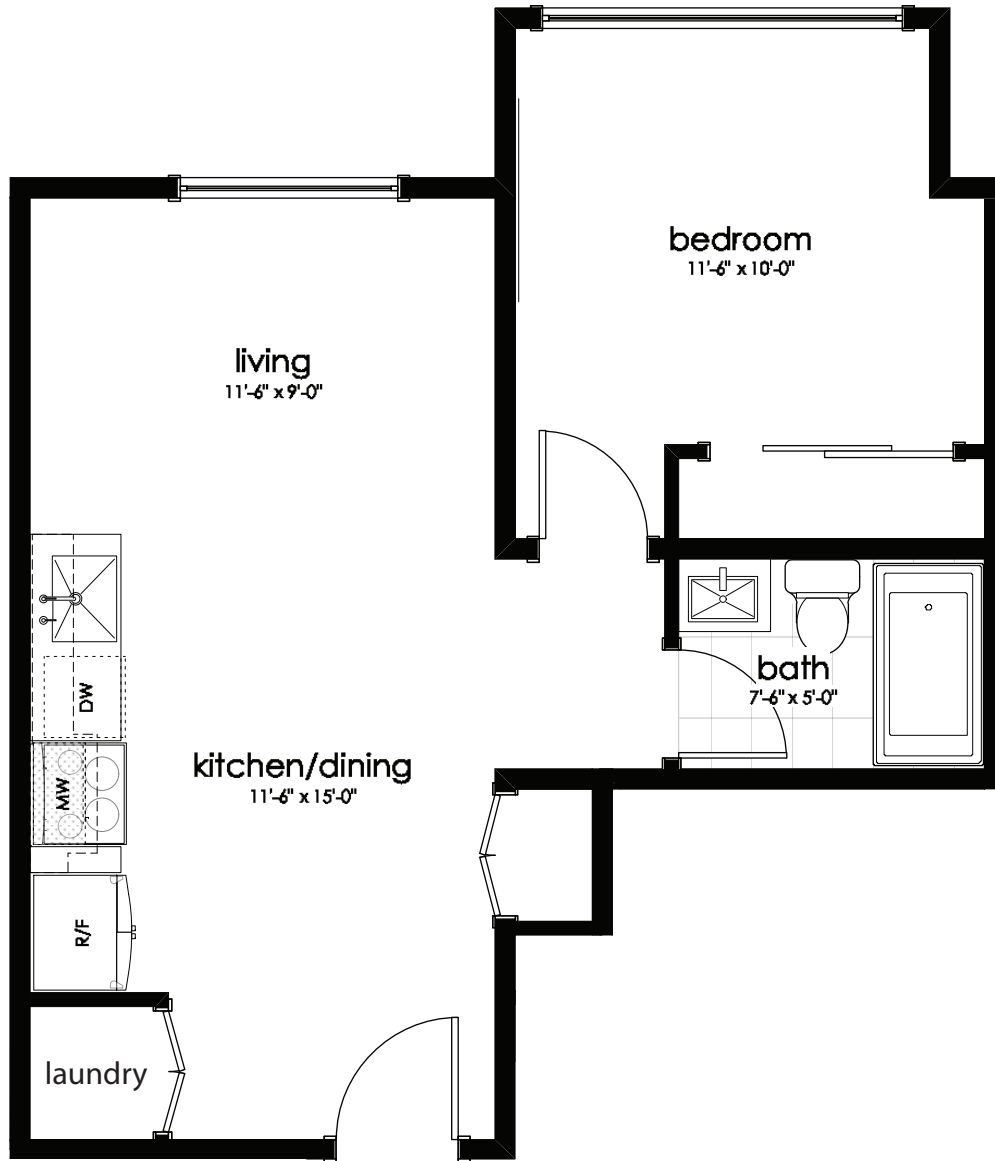

# THE ROW

- ON JOHNSON -

1152 Johnson Street

UNIT 210

530 sf

All measurements are approximate.