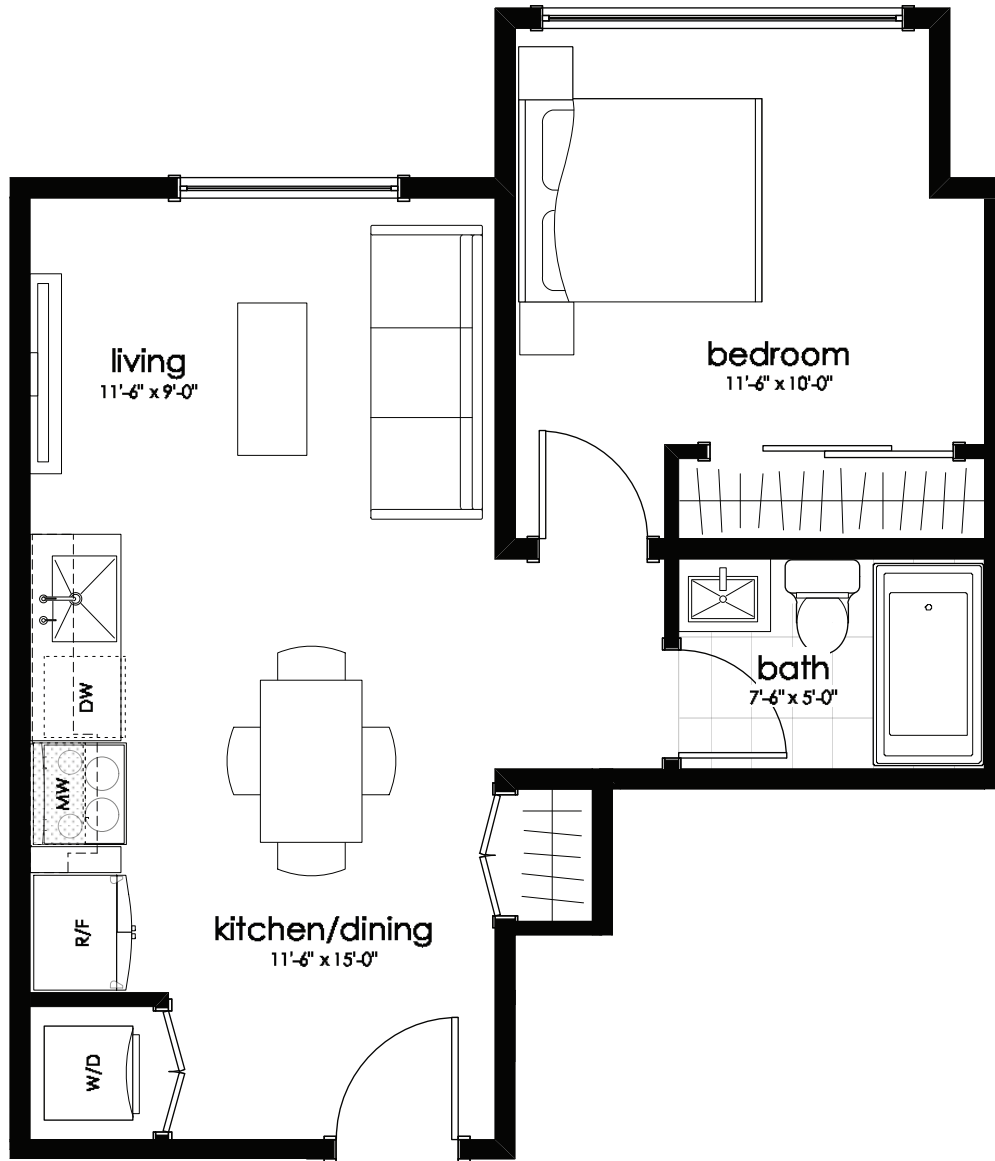

THE ROW

- ON JOHNSON -

1152 Johnson Street

UNIT 210

530 sf

All measurements are approximate.