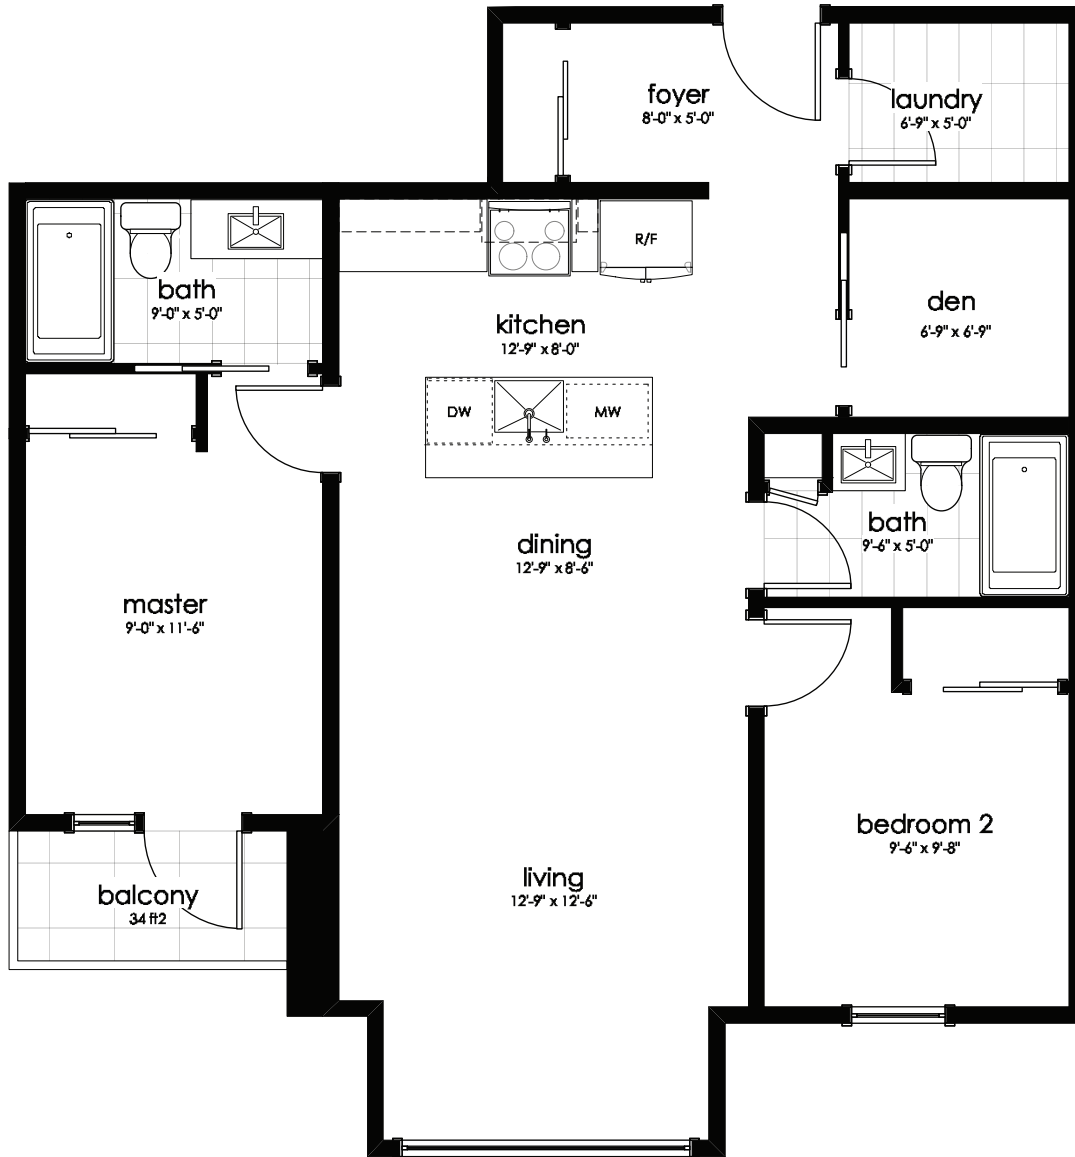

THE ROW

- ON JOHNSON -

1152 Johnson Street

UNIT 206

945 sf

All measurements are approximate.