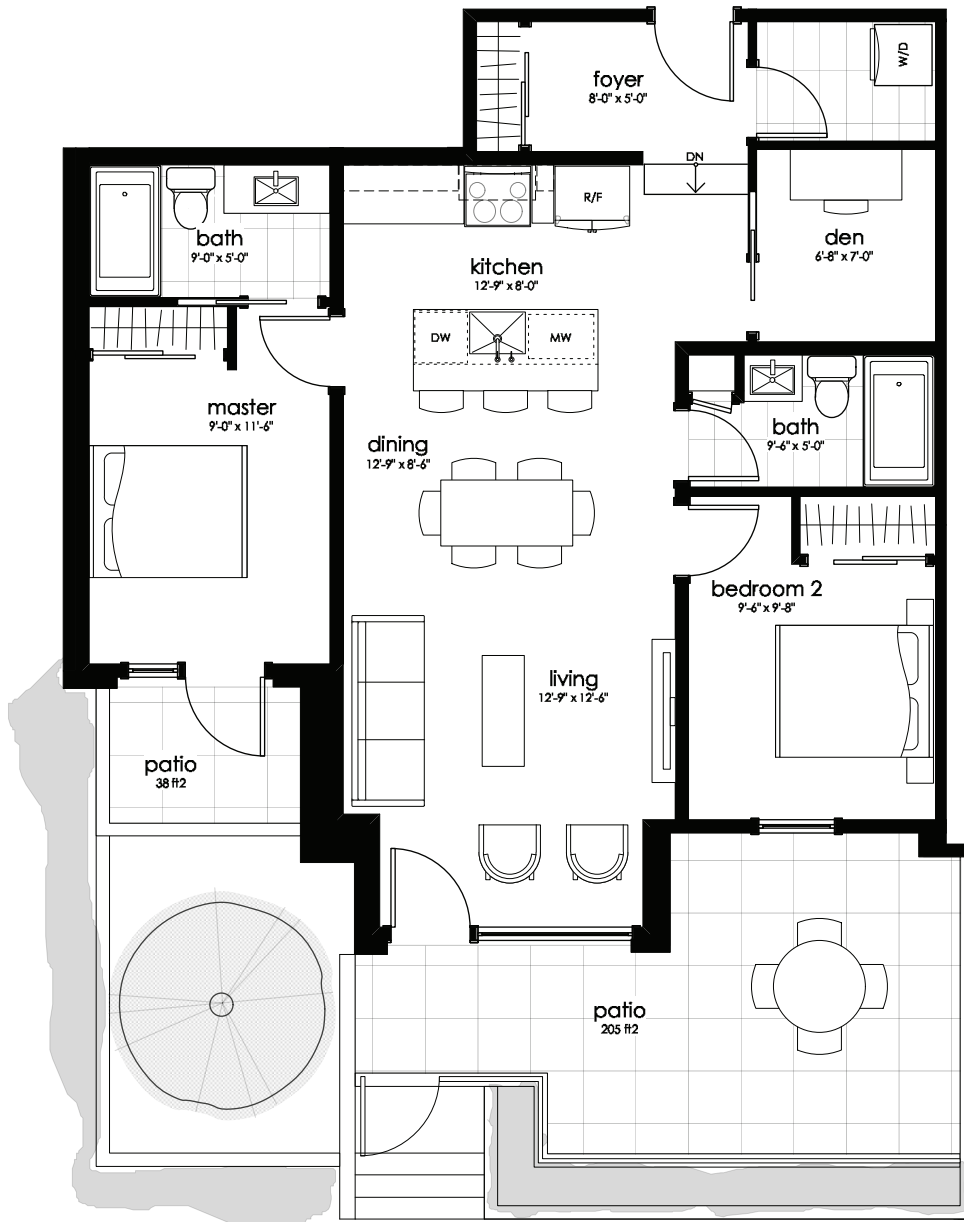

THE ROW

- ON JOHNSON -

1152 Johnson Street

UNIT 106

945 sf

All measurements are approximate.