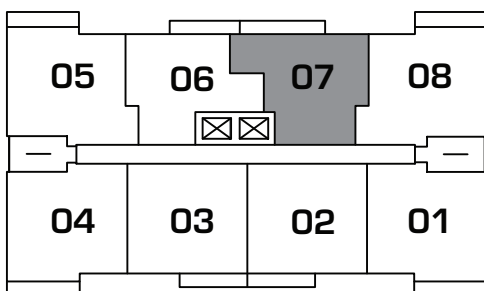

NELSON PLACE

1424 NELSON ST.

UNIT -07

465 sf

All measurements are approximate.