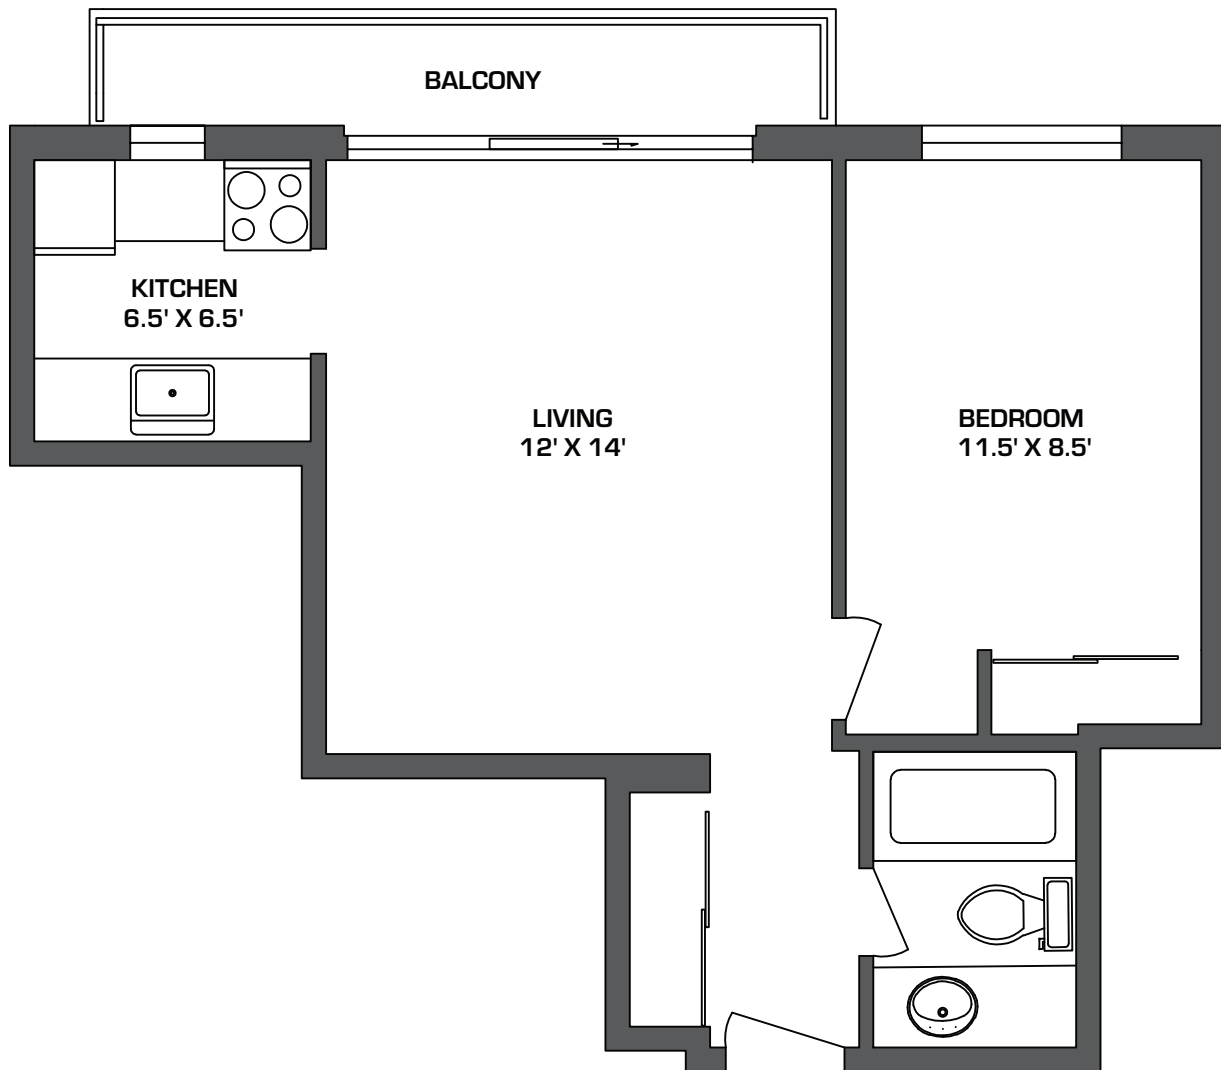

NELSON PLACE

1424 NELSON ST.

UNIT -07

465 sf

All measurements are approximate.