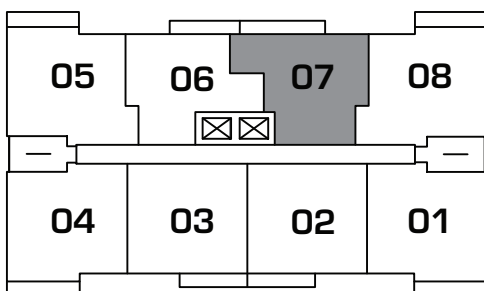

# NELSON PLACE

1424 NELSON ST.

UNIT -07

465 sf

All measurements are approximate.