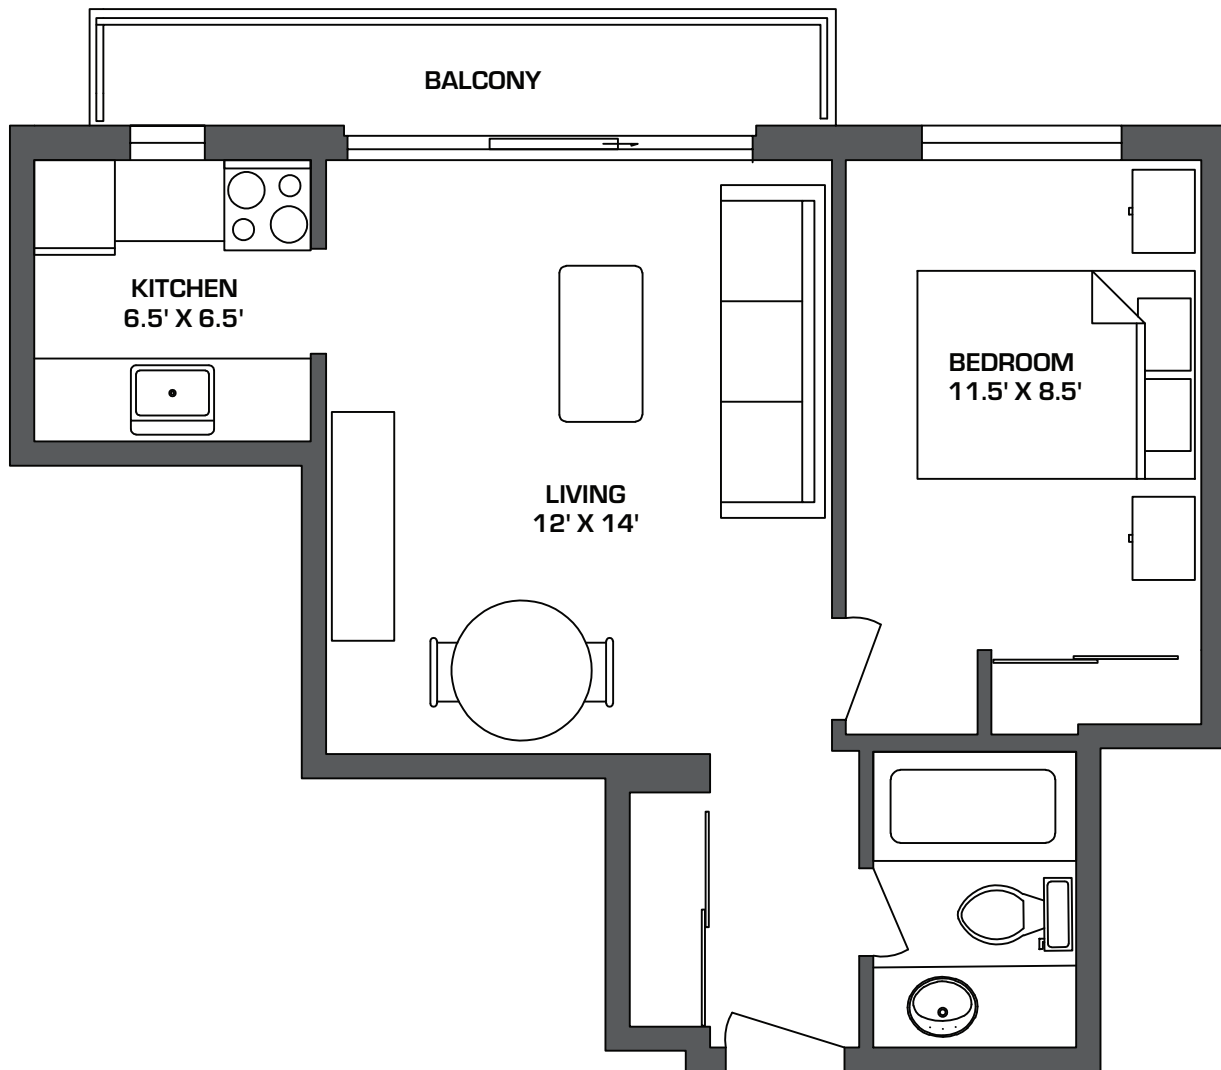

# NELSON PLACE

1424 NELSON ST.

UNIT -07

465 sf

All measurements are approximate.