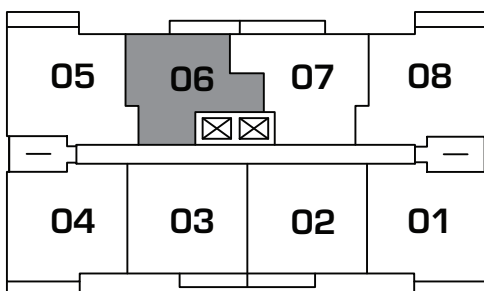

NELSON PLACE

1424 NELSON ST.

UNIT -06

460 sf

All measurements are approximate.