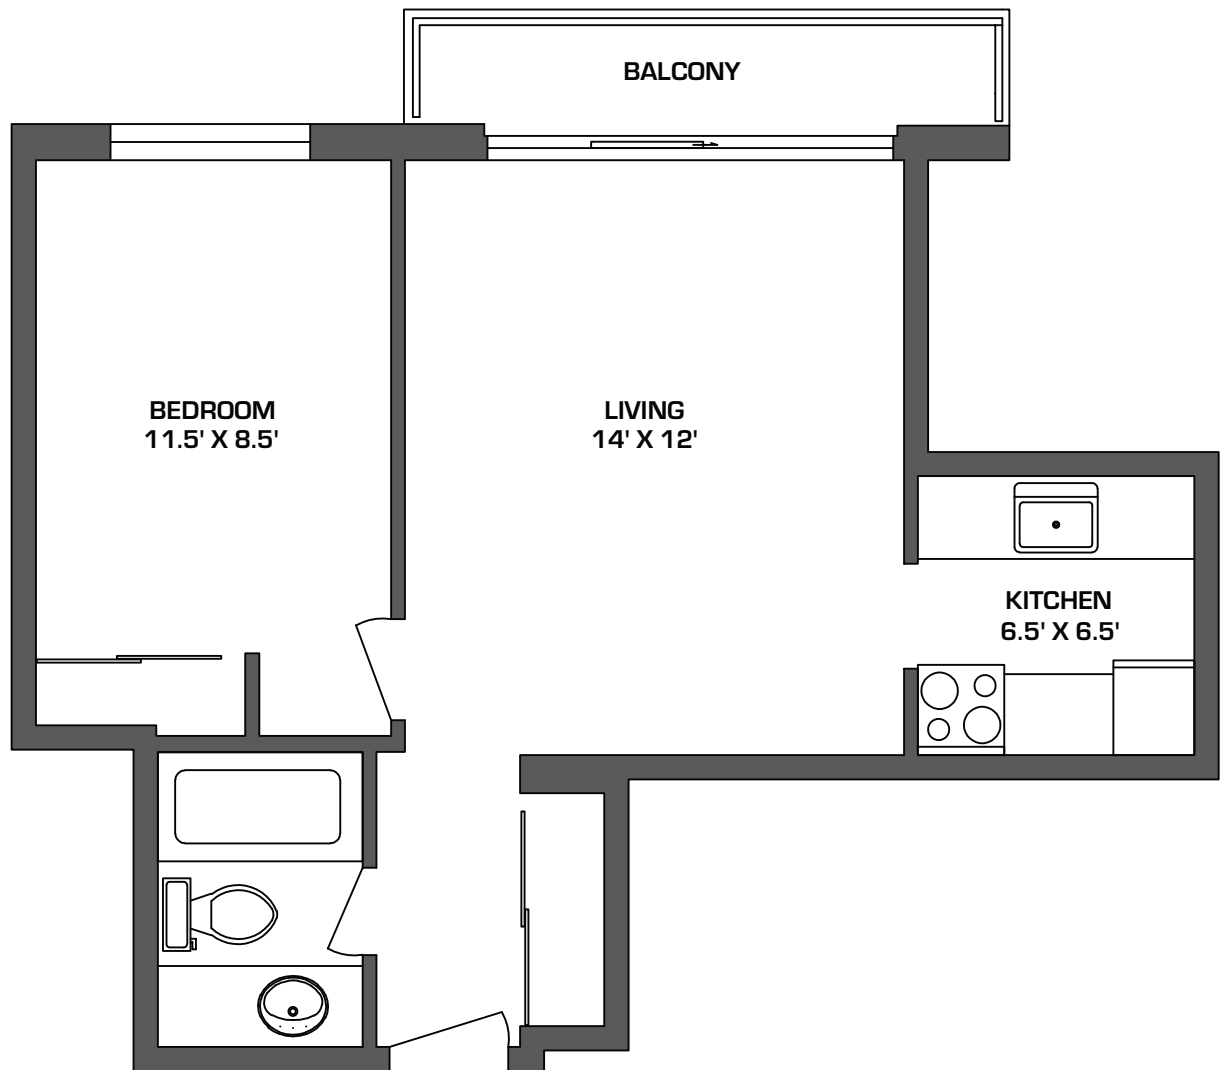

NELSON PLACE

1424 NELSON ST.

UNIT -06

460 sf

All measurements are approximate.