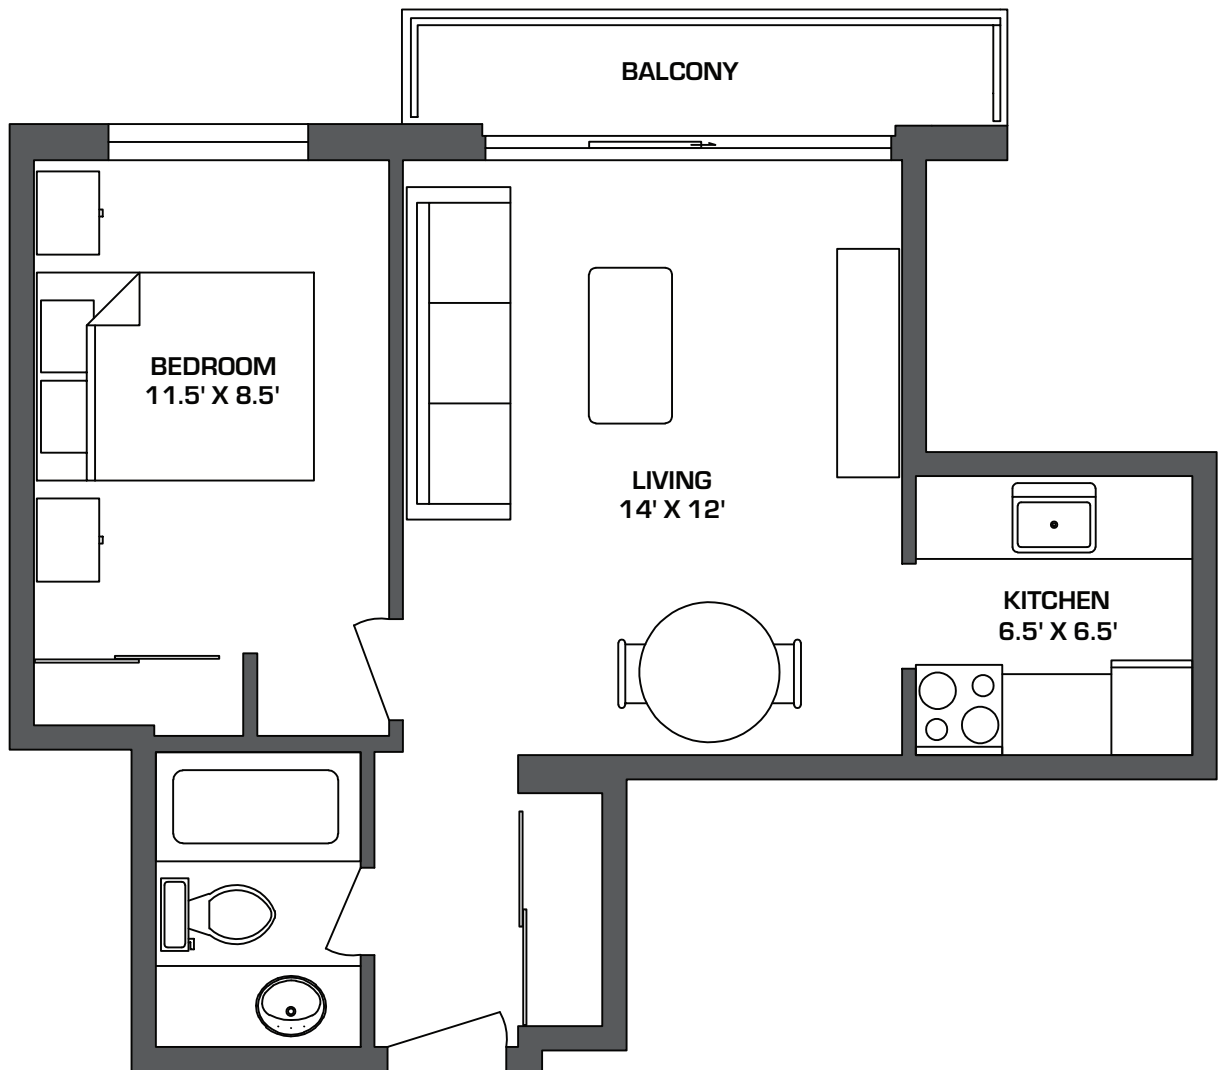

NELSON PLACE

1424 NELSON ST.

UNIT -06

460 sf

All measurements are approximate.