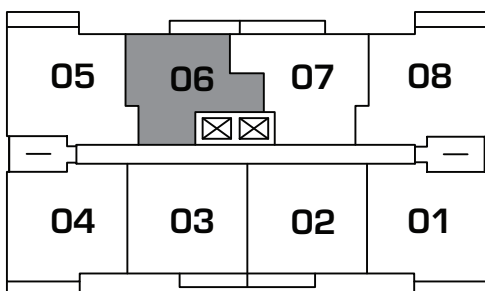

NELSON PLACE

1424 NELSON ST.

UNIT -06

460 sf

All measurements are approximate.