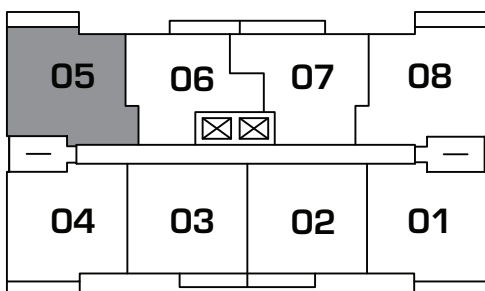

NELSON PLACE

1424 NELSON ST.

UNIT -05

565 sf

All measurements are approximate.