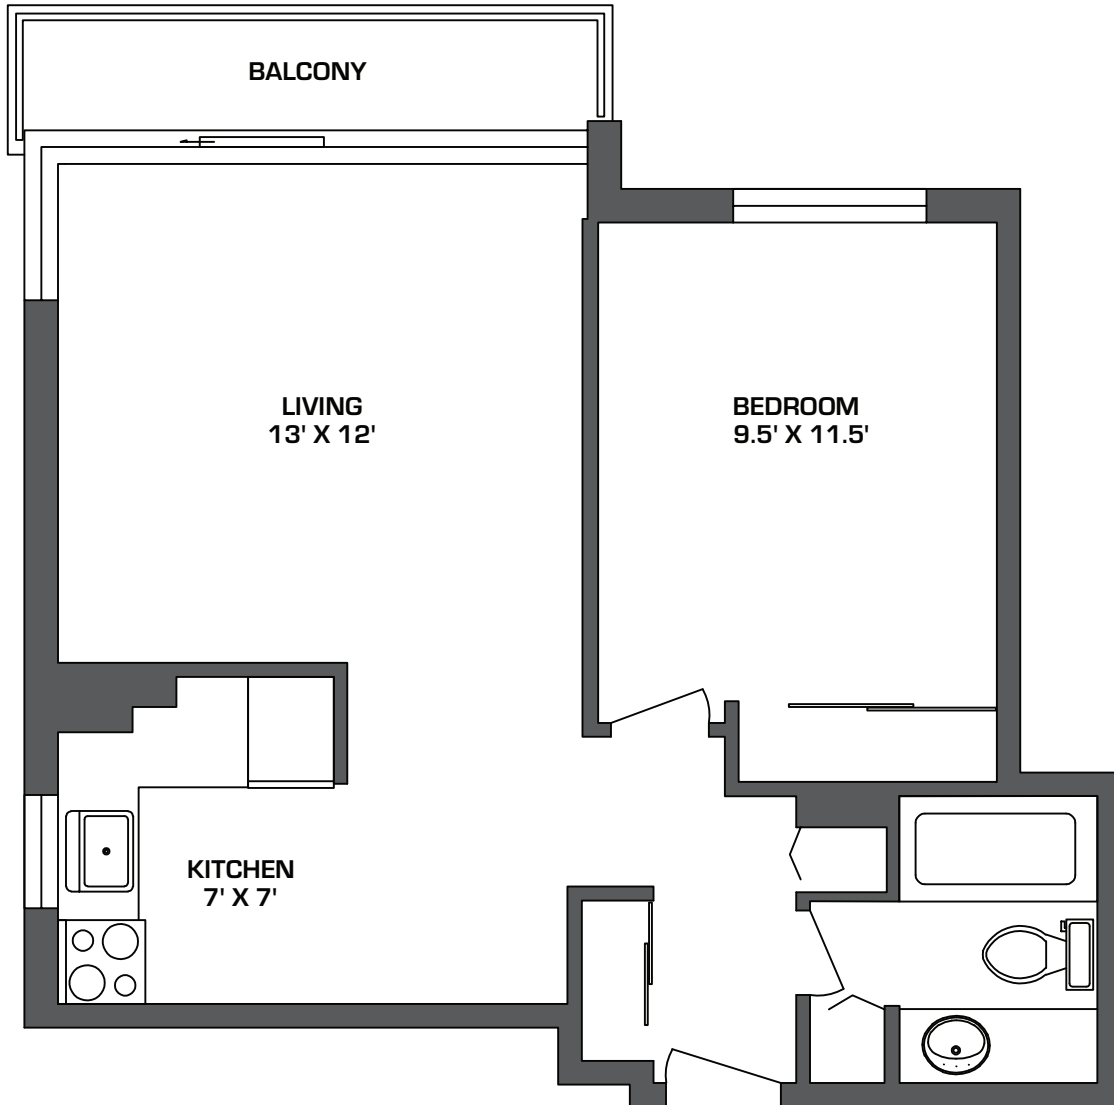

NELSON PLACE

1424 NELSON ST.

UNIT -05

565 sf

All measurements are approximate.