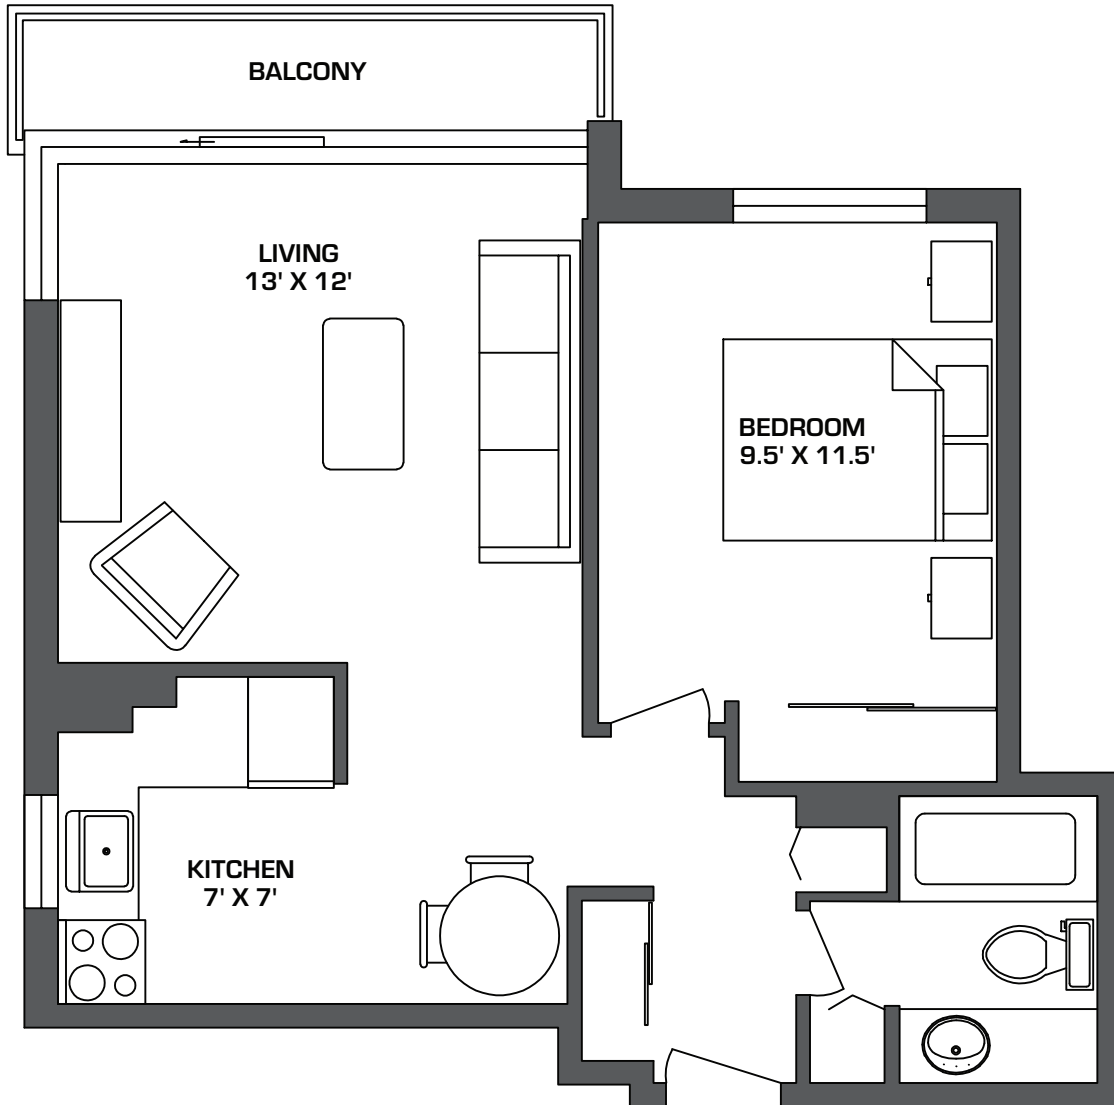

NELSON PLACE

1424 NELSON ST.

UNIT -05

565 sf

All measurements are approximate.