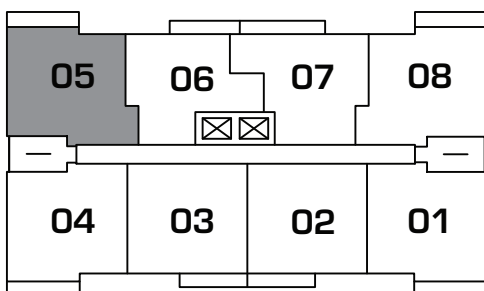

NELSON PLACE

1424 NELSON ST.

UNIT -05

565 sf

All measurements are approximate.