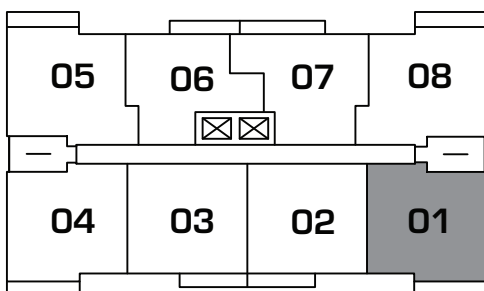

NELSON PLACE

1424 NELSON ST.

UNIT -01

555 sf

All measurements are approximate.