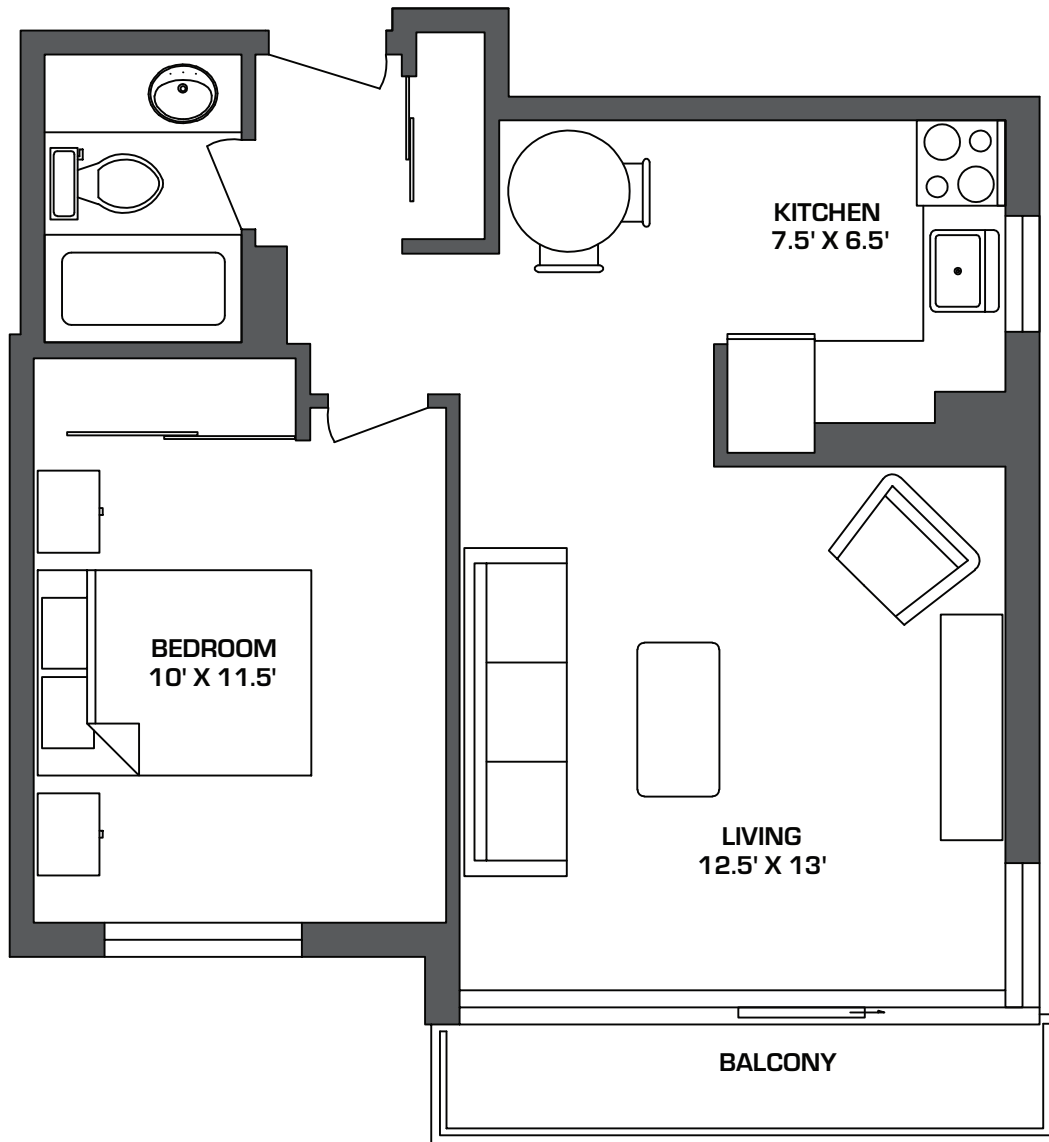

NELSON PLACE

1424 NELSON ST.

UNIT -01

555 sf

All measurements are approximate.