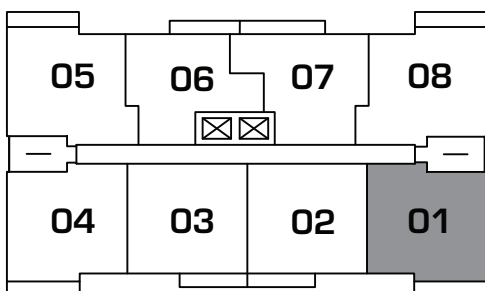

NELSON PLACE

1424 NELSON ST.

UNIT -01

555 sf

All measurements are approximate.