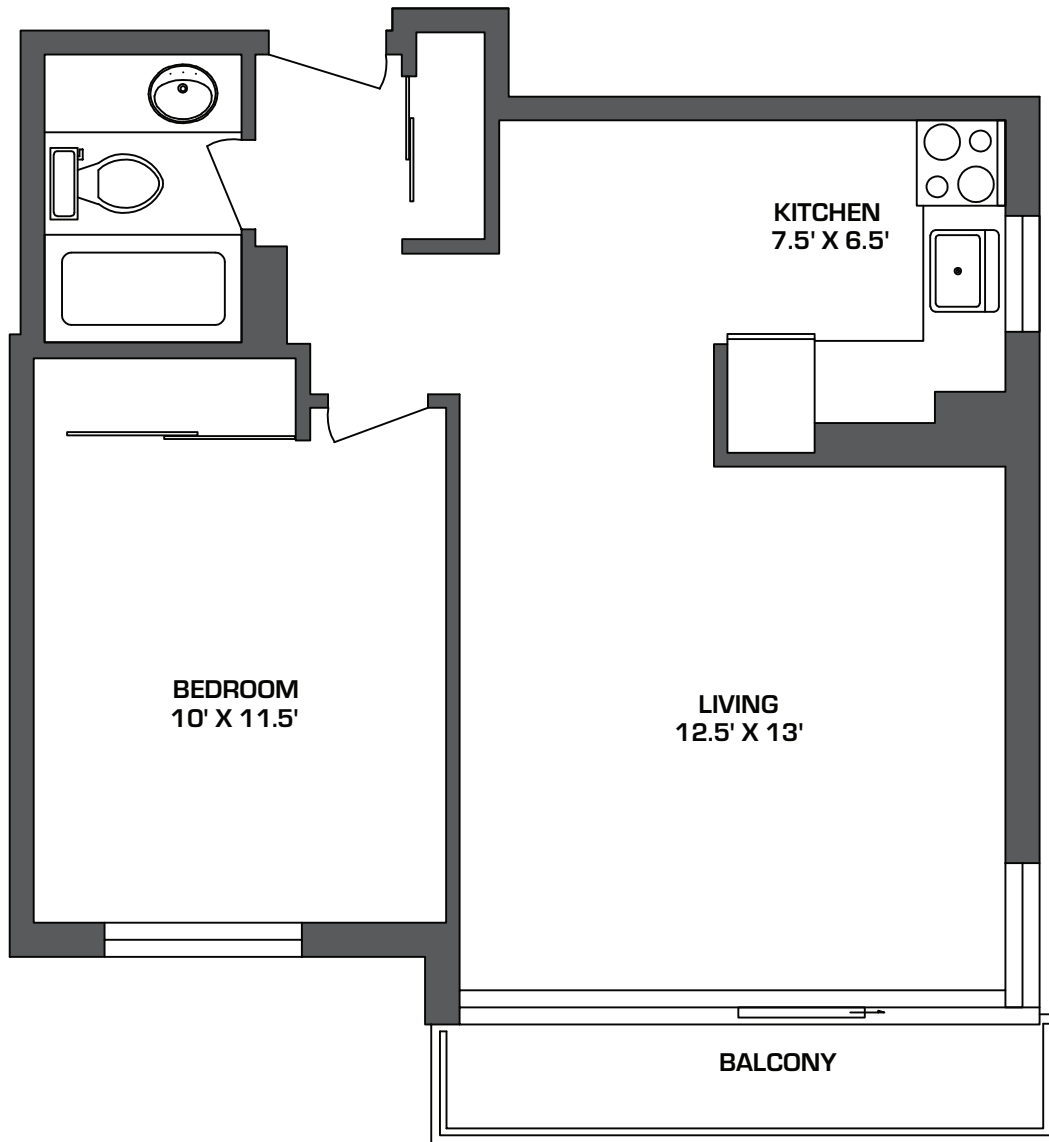

NELSON PLACE

1424 NELSON ST.

UNIT -01

555 sf

All measurements are approximate.